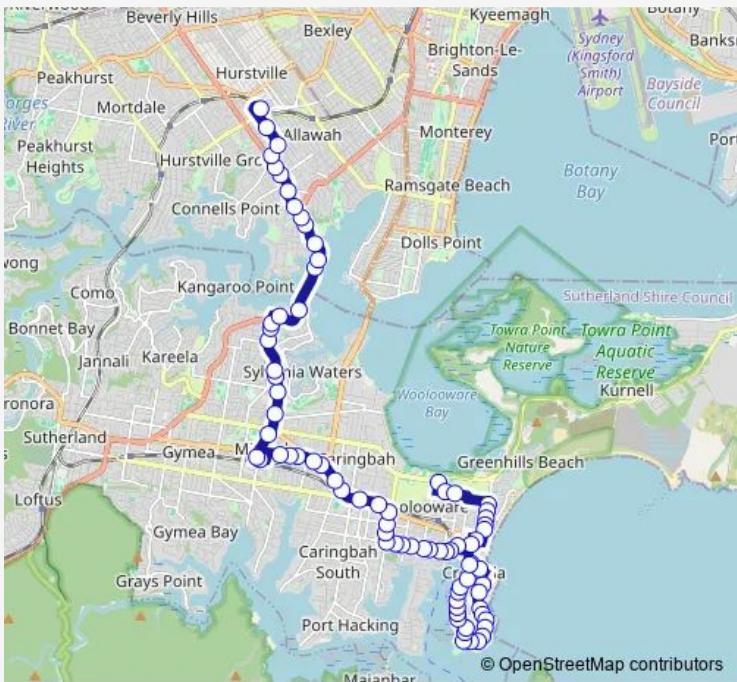

**Bus 971 Hurstville to Cronulla**

[Go to website](#)

**Direction**  
 Cronulla Station, Cronulla St — Hurstville Station, Ormonde Pde, Stand K

49 stops

[Open route schedule](#)

- Cronulla Station, Cronulla St
- Searl Rd At Burraneer Bay Rd
- Cronulla Public School, Burraneer Bay Rd
- Burraneer Bay Rd At Excelsior Rd
- Burraneer Bay Rd Before Gunnamatta Rd
- Burraneer Bay Rd Opp Trickett Rd
- Burraneer Bay Rd At Woolooware Rd
- Burraneer Bay Rd At Craig St
- Burraneer Bay Rd At Dolans Rd
- Burraneer Bay Rd Opp Elm Pl
- Burraneer Bay Rd Opp Burraneer Bay Public School
- Gannons Rd Opp Burraneer Bay Public School
- Gannons Rd At Caringbah Rd
- Gannons Rd Opp Gannons Rd Shops
- Kingsway At Oleander Pde
- Kingsway After Jacaranda Rd
- Kingsway Opp Caringbah Station
- Kingsway At Willarong Rd
- Kingsway At Hinkler Av
- The Sutherland Hospital, Kingsway
- Kingsway At Carramar Cres

**Route schedule**  
 Cronulla Station, Cronulla St — Hurstville Station, Ormonde Pde, Stand K

Monday	14:43
Tuesday	14:43
Wednesday	14:43
Thursday	14:43
Friday	14:43
Saturday	—
Sunday	—

**Route info**

Direction: Cronulla Station, Cronulla St

Stops: 49

Trip Duration: 0 hour 49 min

971 — Hurstville to Cronulla **BusMaps**

Kingsway Opp Junction St

Kingsway At Miranda Rd

Miranda Interchange, Urunga Pde, Stand 9

Miranda Interchange, Kiora Rd, Stand 6

Southgate Shopping Centre, Port Hacking Rd

Southgate Shopping Centre, Port Hacking Rd

Princes Hwy At Florida St

Princes Hwy After Clare St

Princes Hwy Before Blake Av

Princes Hwy Before Townson St

Princes Hwy Opp Beach St