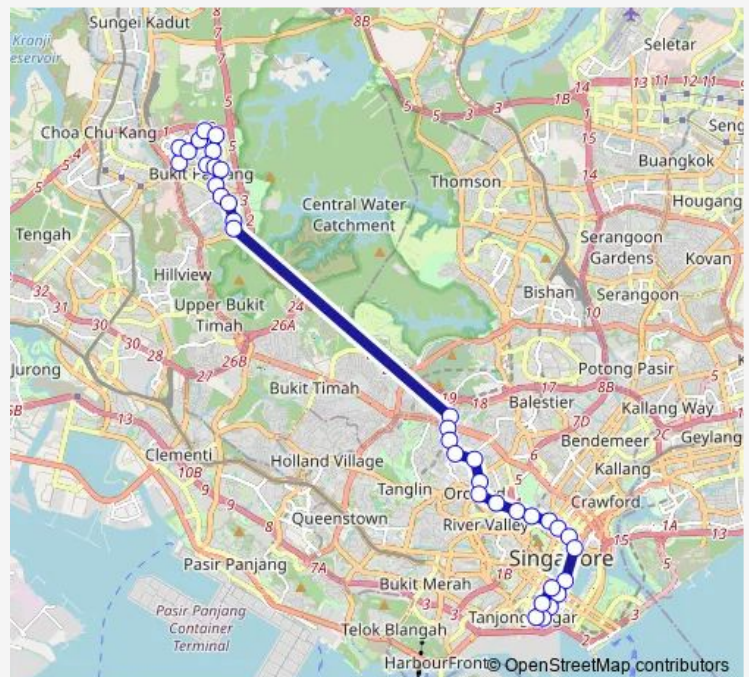

Novotel Mercure @ Stevens

Aft Balmoral Rd

Far East Plaza

Route schedule

Blk 602 — Prudential Twr

Monday 06:15

Tuesday 06:15

Wednesday 06:15

Thursday 06:15

Friday 06:15

Saturday —

Sunday —

Route info

Direction: Blk 602

Stops: 36

Trip Duration: 1 hour 33 min

971

BusMaps

Orchard Stn/Tang Plaza

Opp Mandarin Orchard

Concorde Hotel S'pore

Dhoby Ghaut Stn

Bencoolen STN Exit B

AFT Bras Basah STN Exit A

Monday 18:05

Tuesday 18:05

Wednesday 18:05

Thursday 18:05

Friday 18:05

Saturday —

Sunday —

Route info