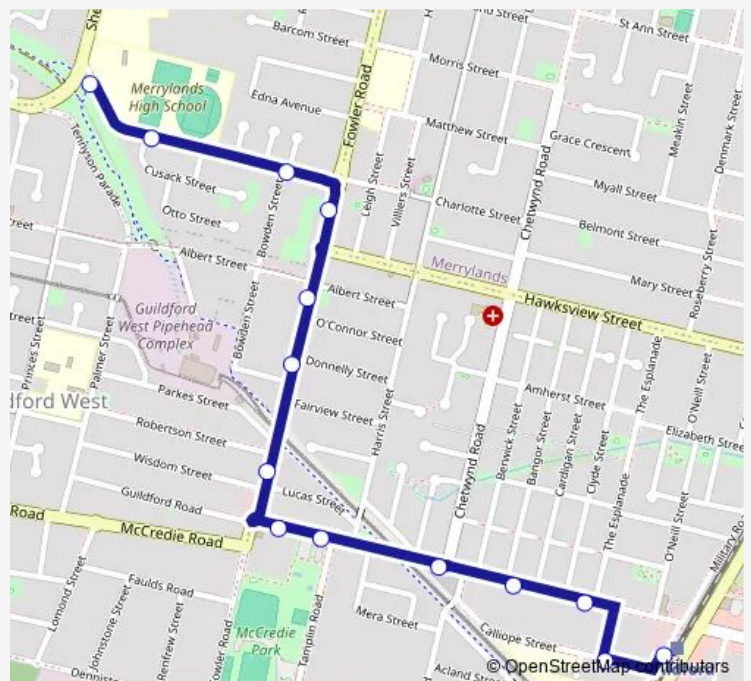

School Bus 9403 Guildford to Merrylands High School

[Go to website](#)

Direction

Guildford Station, Military Rd — Bristol St Opp Merrylands High School

14 stops

[Open route schedule](#)

- Guildford Station, Military Rd
- Calliope St Opp Kane St
- Guildford Rd Opp The Esplanade
- Guildford Rd Opp Bangor St
- Guildford Rd Opp Chetwynd Rd
- Guildford Swimming Centre, Guildford Rd
- Guildford Rd Before Fowler Rd
- Fowler Rd Opp Lucas St
- Fowler Rd Opp Donnelly St
- Fowler Rd Opp Arnett Park
- Fowler Road Reserve, Fowler Rd
- Bristol St At Bowden St
- Bristol St At Cusack St
- Bristol St Opp Merrylands High School

Route schedule

Guildford Station, Military Rd — Bristol St Opp Merrylands High School

Monday	08:11
Tuesday	08:11
Wednesday	08:11
Thursday	08:11
Friday	08:11
Saturday	—
Sunday	—

Route info

Direction: Guildford Station, Military Rd

Stops: 14

Trip Duration: 0 hour 8 min

9403 — Guildford to Merrylands High School

9403 School Bus time schedules and route maps are available in an offline PDF at busmaps.com. Use the busmaps.com website to see live bus times, train schedule or subway schedule, and step-by-step directions for all public transit in Parramatta