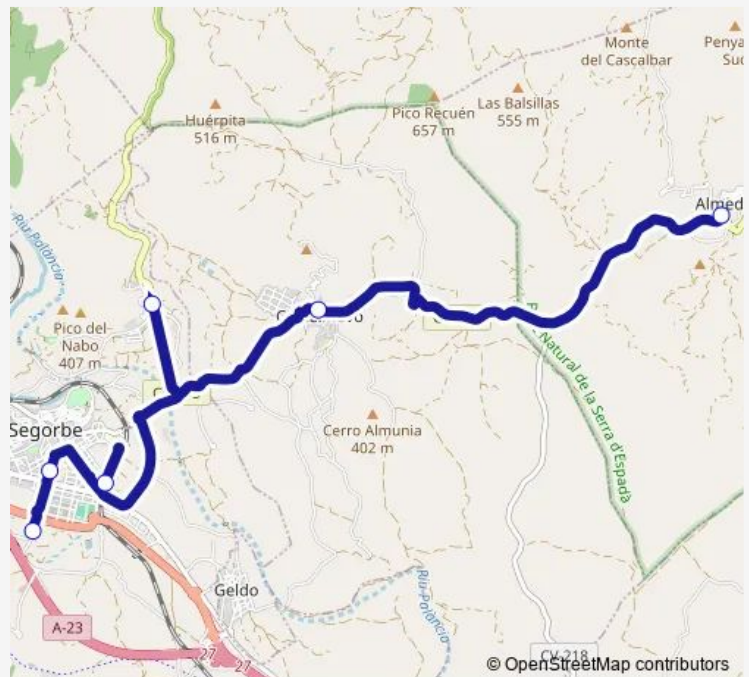

Route schedule

Ps. Cañar, 4 (a demanda) — Av. Constitución - IES Alto Palancia (a demanda)

Monday	—
Tuesday	06:30
Wednesday	—
Thursday	06:30
Friday	—
Saturday	—
Sunday	—

Route info

Direction: Ps. Cañar, 4 (a demanda)

Stops: 6

Trip Duration: 0 hour 50 min

■ L372b — L372b_Almedijar - Castellново - Peñalba - Segorbe (a demanda)

Direction

Av. Constitución - IES Alto Palancia (a demanda) — Ps. Cañar, 4 (a demanda)

6 stops

[Open route schedule](#)

Stops: 6

Trip Duration: 0 hour 50 min

L372b Bus time schedules and route maps are available in an offline PDF at busmaps.com. Use the busmaps.com website to see live bus times, train schedule or subway schedule, and step-by-step directions for all public transit in Segorbe