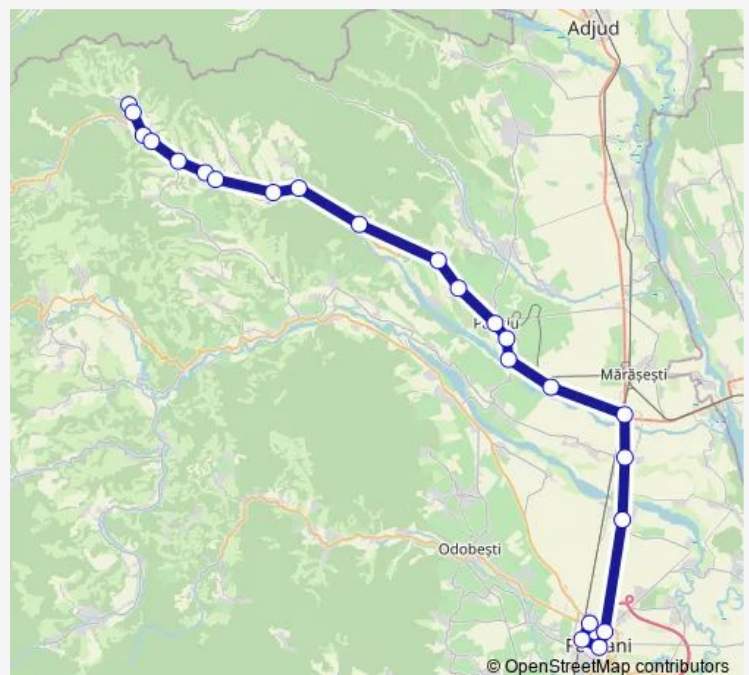

Garoafa

staia Spitalul Judeean

staia Grădina Publică/staia Parcul Schuman

Route schedule

Gura Văii Pod Lărgua — Autogara Focșani

Monday 08:27-16:57

Tuesday 08:27-16:57

Wednesday 08:27-16:57

Thursday 08:27-16:57

Friday 08:27-16:57

Saturday 08:27-16:57

Sunday 08:27-16:57

Route info

Direction: Gura Văii Pod Lărgua

Stops: 23

Trip Duration: 1 hour 48 min

■ T065 — Traseul 065: Focșani - Panciu - Gura Văii Pod Lărgua

BusMaps

staia Direcția de Statistică

Autogara Focșani

Direction

Autogara Focșani — Gura Văii Pod Larguta

23 stops

[Open route schedule](#)