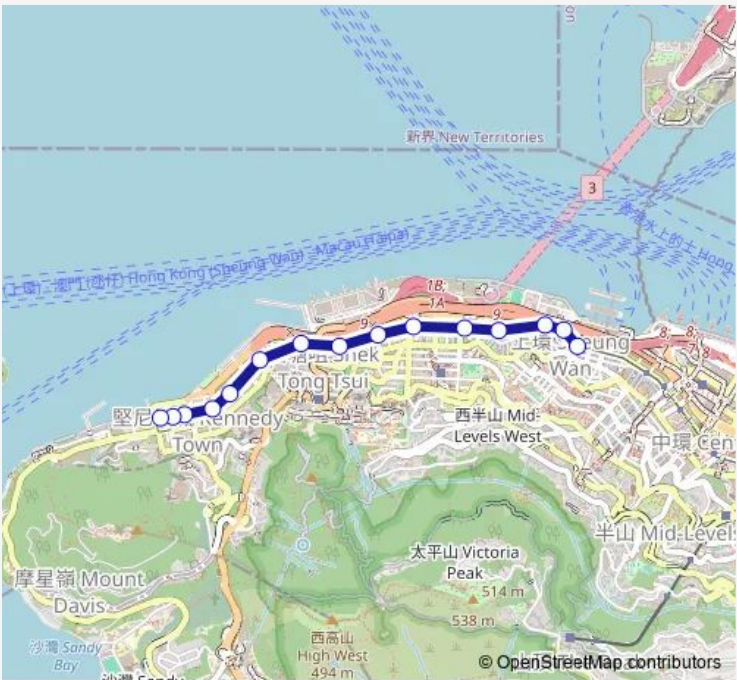

Tram Kennedy Town - Western Market (\$2 FOR Joyyou Card Holder Aged 60 TO 64)

[Go to website](#)

Direction
 WESTERN MARKET TERMINUS — KENNEDY TOWN TERMINUS
 15 stops
[Open route schedule](#)

- WESTERN MARKET TERMINUS
- CONNAUGHT ROAD WEST (MACAU FERRY TERMINAL) (WEST BOUND)
- CONNAUGHT ROAD WEST (WEST BOUND)
- DES VOEUX ROAD WEST (SUTHERLAND STREET) (WEST BOUND)
- DES VOEUX ROAD WEST (EASTERN STREET) (WEST BOUND)
- DES VOEUX ROAD WEST (WESTERN STREET) (WEST BOUND)
- DES VOEUX ROAD WEST (WATER STREET) (WEST BOUND)
- DES VOEUX ROAD WEST (WHITTY STREET) (WEST BOUND)
- DES VOEUX ROAD WEST (HILL ROAD) (WEST BOUND)
- KENNEDY TOWN PRAYA (QUEEN'S ROAD WEST) (WEST BOUND)
- KENNEDY TOWN PRAYA (WEST BOUND)
- CATCHICK STREET (SANDS STREET) (WEST BOUND)
- CATCHICK STREET (SMITHFIELD) (WEST BOUND)
- CATCHICK STREET (DAVIS STREET) (WEST BOUND)
- KENNEDY TOWN TERMINUS

Route schedule
 WESTERN MARKET TERMINUS — KENNEDY TOWN TERMINUS

Monday	07:50-17:50
Tuesday	07:50-17:50
Wednesday	07:50-17:50
Thursday	07:50-17:50
Friday	07:50-17:50
Saturday	—
Sunday	—

Route info
 Direction: WESTERN MARKET TERMINUS
 Stops: 15
 Trip Duration: 0 hour 18 min

■ Kennedy Town - Western Market (\$2 FOR Joyyou Card Holder Aged 60 TO 64) **BusMaps**

Direction

KENNEDY TOWN TERMINUS — WESTERN MARKET TERMINUS

12 stops

[Open route schedule](#)

KENNEDY TOWN TERMINUS

CATCHICK STREET (NORTH STREET) (EAST BOUND)

Saturday —

Sunday —

Route info

Direction: KENNEDY TOWN TERMINUS

Stops: 12

Trip Duration: 0 hour 18 min

Tram time schedules and route maps are available in an offline PDF at busmaps.com. Use the busmaps.com website to see live bus times, train schedule or subway schedule, and step-by-step directions for all public transit in Central