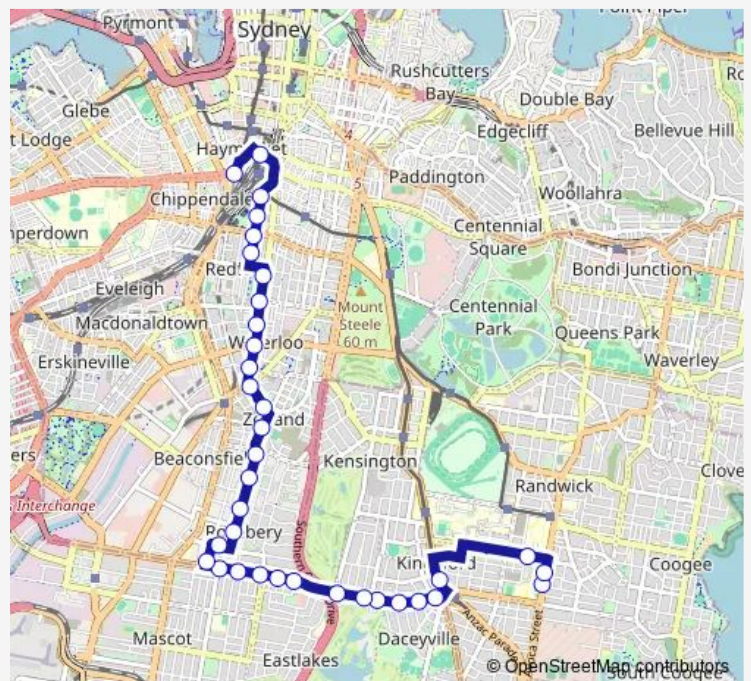

**Route schedule**

Randwick Boys High School, Avoca St, Stand I — Central Station, Railway Square, Stand N

Monday	15:25
Tuesday	14:45
Wednesday	14:45
Thursday	15:25
Friday	15:25
Saturday	—
Sunday	—

**Route info**

Direction: Randwick Boys High School, Avoca St, Stand I

Stops: 35

Trip Duration: 0 hour 37 min

Rothschild Av Before Epsom Rd

Joynton Av Opp Gunyama Park Aquatic And Recreation Centre

Elizabeth St After Joynton Av

Elizabeth St Before Bourke St

Elizabeth St At Allen St

Waterloo Park, Elizabeth St

Elizabeth St At Wellington St

Elizabeth St At Phillip St

Redfern Park, Elizabeth St

Chalmers St After Wells St

Chalmers St Before Cleveland St