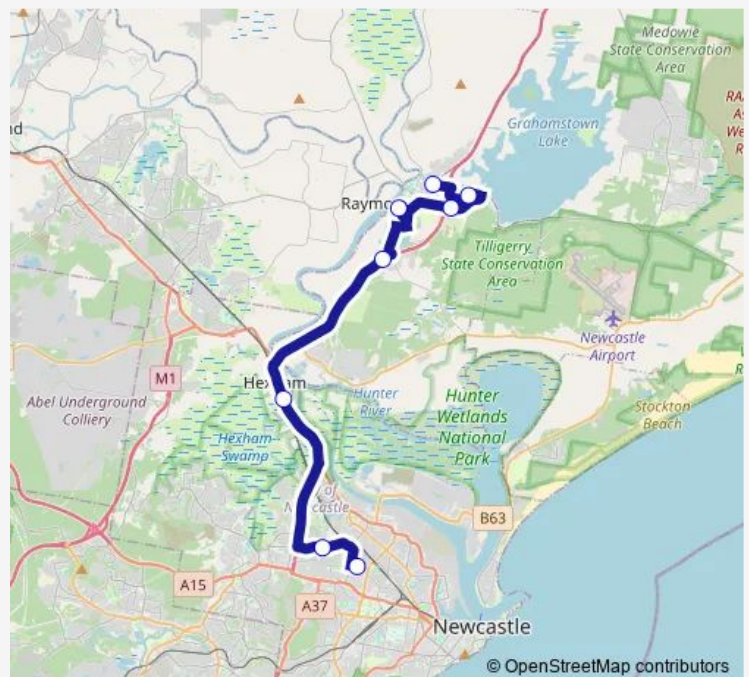

Richardson Rd Opp Raymond Terrace Community Church

Grahamstown Public School, Hastings Dr

Mount Hall Rd Opp Irrawang High School

Raymond Terrace Shopping Centre, Sturgeon St

Busways Heatherbrae

Hexham Bowling Club, Maitland Rd

University Of Newcastle Eastern Entrance, University Dr

St Philip's College, High St

Route schedule

Richardson Rd Opp Raymond Terrace Community Church — St Philip's College, High St

Monday	07:25
Tuesday	07:25
Wednesday	07:25
Thursday	07:25
Friday	07:25
Saturday	—
Sunday	—

Route info

Direction: Richardson Rd Opp Raymond Terrace Community Church

Stops: 8

Trip Duration: 1 hour 5 min

S630 School Bus time schedules and route maps are available in an offline PDF at busmaps.com. Use the busmaps.com website to see live bus times, train schedule or subway schedule, and step-by-step directions for all public transit in Newcastle