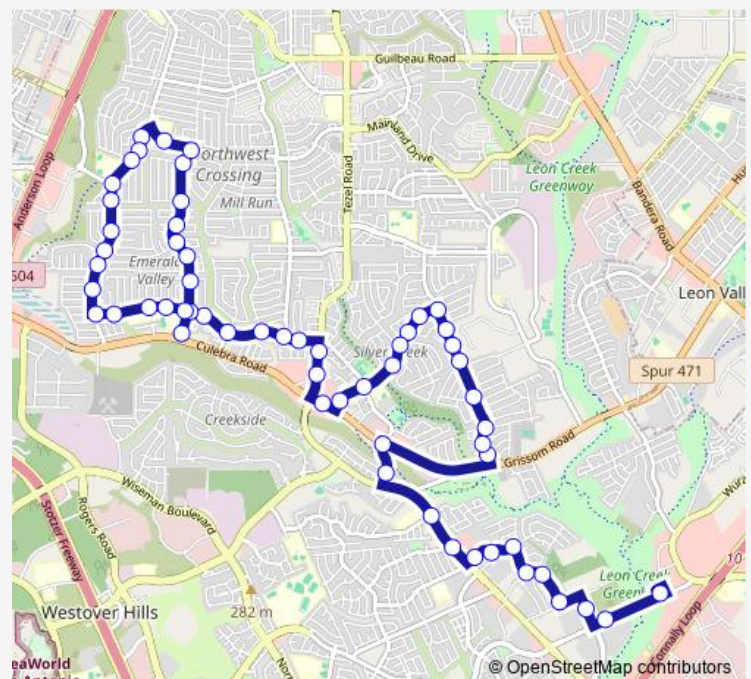

### Route schedule

Ingram Transit Center — Cliffbrier & Culebra

Monday 04:30-22:05

Tuesday 04:30-22:05

Wednesday 04:30-22:05

Thursday 04:30-22:05

Friday 04:30-22:05

Saturday 04:45-22:05

### Route info

Direction: Ingram Transit Center

Stops: 59

Trip Duration: 0 hour 36 min

610 — Ingram / Northwest Crossing

Timberwilde & Timber West

Timberwilde Opposite Timber Glade

Timberwilde & Timberhurst