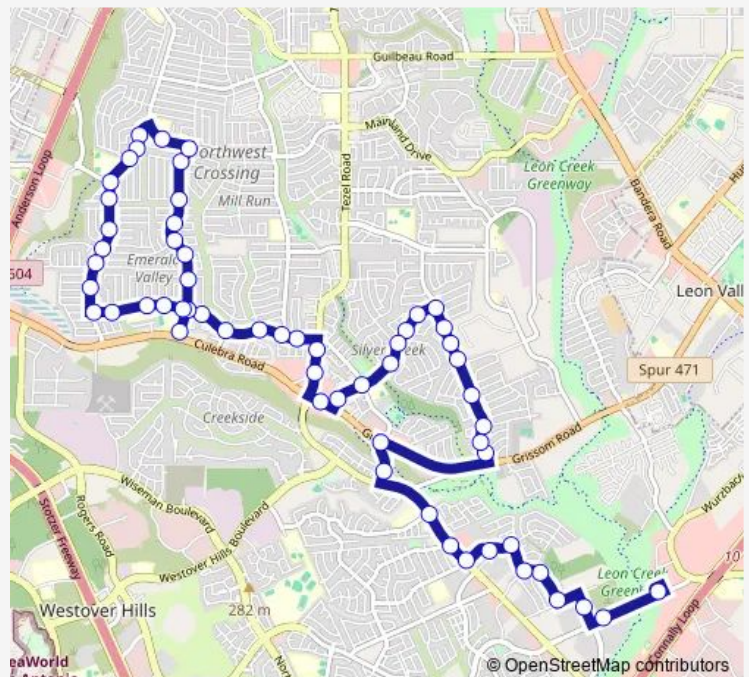

Timber Trace & Timberwilde

Route schedule

INGRAM TRANSIT CENTER — Cliffbrier & Culebra

Monday 04:30-22:05

Tuesday 04:30-22:05

Wednesday 04:30-22:05

Thursday 04:30-22:05

Friday 04:30-22:05

Saturday 04:45-22:05

Sunday 04:45-22:05

Route info

Direction: INGRAM TRANSIT CENTER

Stops: 59

Trip Duration: 0 hour 36 min

610 — Ingram / Northwest Crossing

Timberwilde & Timber West

Timberwilde Opposite Timber Glade

Timberwilde & Timberhurst

Timberwilde IN Front OF 8735

Timberwilde & Timber Path

TIMBERWILDE OPPOSITE WELLWOOD

Grissom RD. IN Front OF H.E.B.

TEZEL RD. OPPOSITE CAMINO ROSA

Wednesday 04:47-21:53

Thursday 04:47-21:53

Friday 04:47-21:53

Saturday 04:59-21:53

Sunday 04:59-21:53

Route info

Direction: Cliffbrier & Culebra

Stops: 56