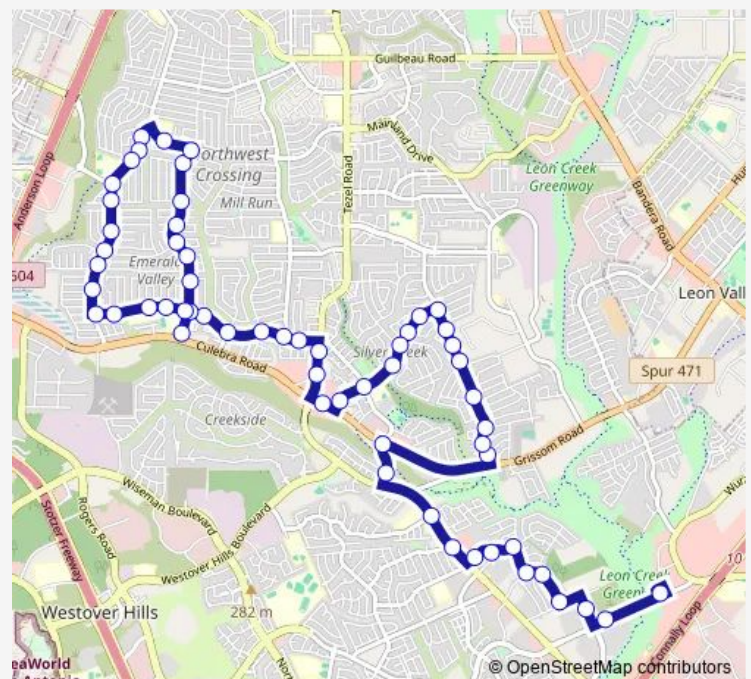

### Route schedule

Ingram Transit Center — Cliffbrier & Culebra

Monday 04:30-22:05

Tuesday 04:30-22:05

Wednesday 04:30-22:05

Thursday 04:30-22:05

Friday 04:30-22:05

Saturday 04:45-22:05

### Route info

Direction: Ingram Transit Center

Stops: 59

Trip Duration: 0 hour 36 min

610 — Ingram / Northwest Crossing

Timberwilde & Timber West

Timberwilde Opposite Timber Glade

Timberwilde & Timberhurst