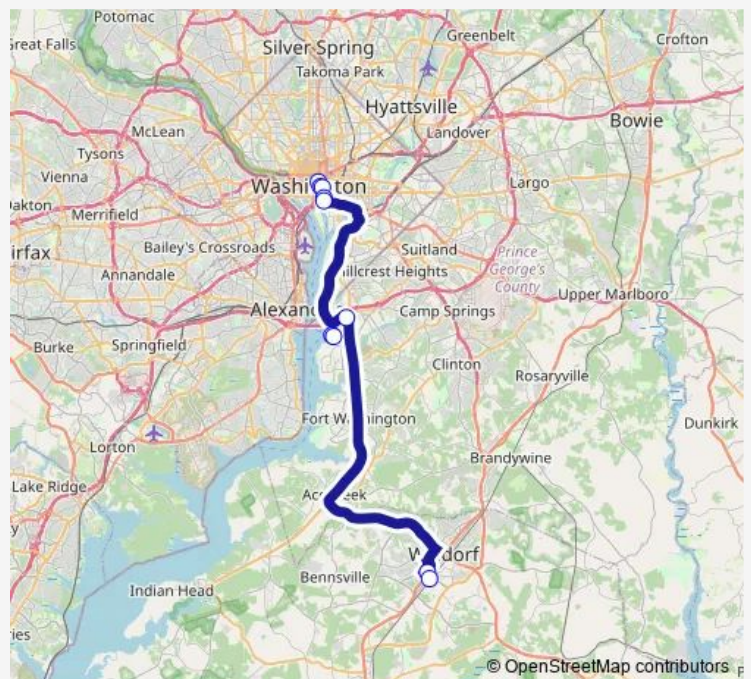

Bus 610 Waldorf - Washington Dc

[Go to website](#)

Direction
 11th ST & F ST NW sb — Waldorf Park & Ride (OLD Washington RD. & Smallwood Dr.)

10 stops

[Open route schedule](#)

- 11th ST & F ST NW sb
- Pennsylvania AVE & 10th ST NW eb
- Pennsylvania AVE & 9TH ST NW eb
- 7TH ST & Maryland AVE SW sb
- 7TH ST & D & E STS SW MID sb
- National Harbor Blvd & Waterfront St
- National Harbor Blvd & ST. George Blvd
- Oxon Hill Park & Ride
- US 301 P & R & Smallwood Dr
- Waldorf Park & Ride (OLD Washington RD. & Smallwood Dr.)

Route schedule

11th ST & F ST NW sb — Waldorf Park & Ride (OLD Washington RD. & Smallwood Dr.)

Monday	14:45-18:15
Tuesday	14:45-18:15
Wednesday	14:45-18:15
Thursday	14:45-18:15
Friday	14:45-18:15
Saturday	—
Sunday	—

Route info

Direction: 11th ST & F ST NW sb

Stops: 10

Trip Duration: 1 hour 26 min

610 — Waldorf - Washington Dc

Direction

Waldorf Park & Ride (OLD Washington RD. & Smallwood Dr.) — 12th ST & G ST NW nb

10 stops

[Open route schedule](#)

Waldorf Park & Ride (OLD Washington RD. & Smallwood Dr.)

US 301 P & R & Smallwood Dr

Oxon Hill Park & Ride

National Harbor Blvd & Waterfront St

National Harbor Blvd & ST. George Blvd