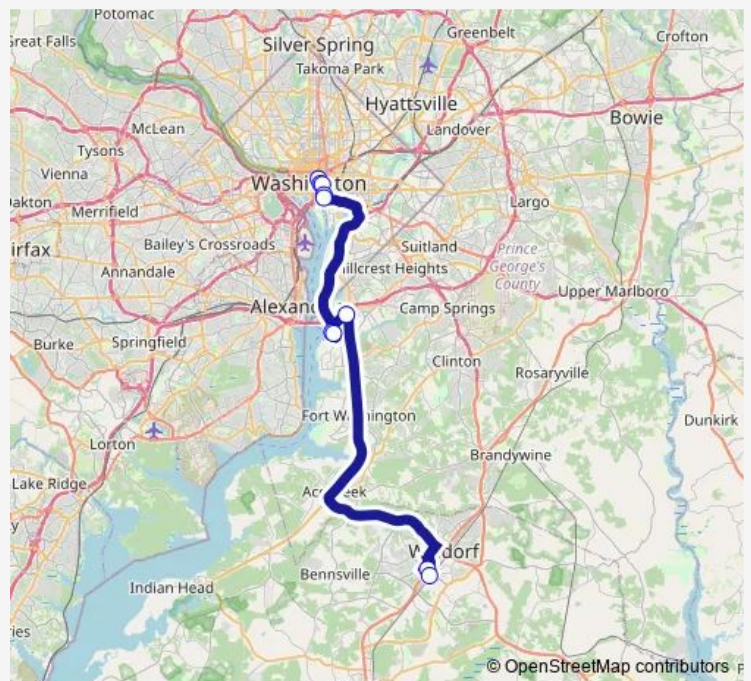

Pennsylvania AVE & 9TH ST NW eb

7TH ST & Maryland AVE SW sb

7TH ST & D & E STS SW MID sb

National Harbor Blvd & Waterfront St

National Harbor Blvd & ST. George Blvd

Oxon Hill Park & Ride

US 301 P & R & Smallwood Dr

Waldorf Park & Ride (OLD Washington RD. & Smallwood Dr.)

**Route schedule**

11th ST & F ST NW sb — Waldorf Park & Ride (OLD Washington RD. & Smallwood Dr.)

Monday	14:45-18:15
Tuesday	14:45-18:15
Wednesday	14:45-18:15
Thursday	14:45-18:15
Friday	14:45-18:15
Saturday	—
Sunday	—

**Route info**

Direction: 11th ST & F ST NW sb

Stops: 10

Trip Duration: 1 hour 26 min

610 — Waldorf - Washington Dc

## Direction

Waldorf Park & Ride (OLD Washington RD. & Smallwood Dr.) — 12th ST & G ST NW nb

10 stops

[Open route schedule](#)

Waldorf Park & Ride (OLD Washington RD. & Smallwood Dr.)

US 301 P & R & Smallwood Dr