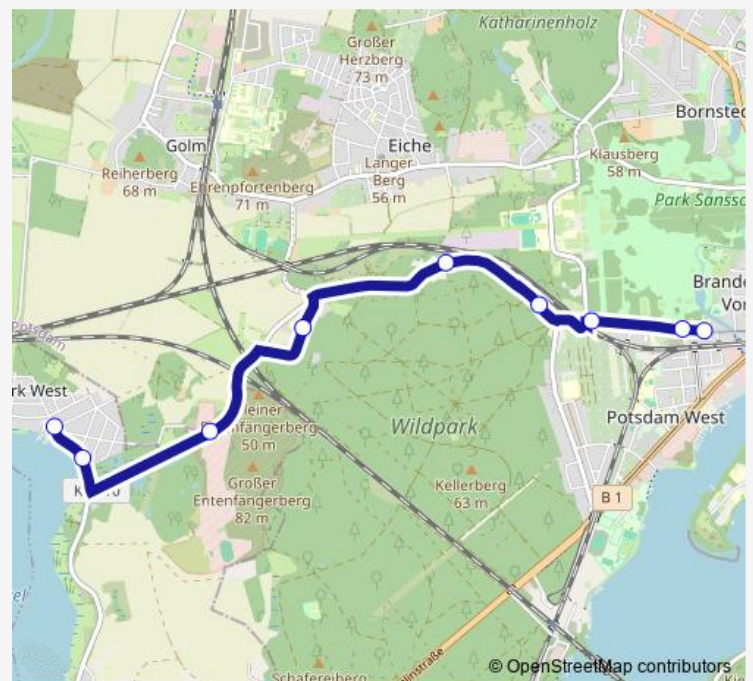

Tuesday —

Wednesday —

Thursday —

Friday —

Saturday 08:26-22:26

Sunday —

Route info

Direction: Potsdam, Schloss Charlottenhof

Stops: 9

Trip Duration: 0 hour 12 min

Direction

Wildpark-West, Marktplatz — Potsdam, Charlottenhof Bhf

10 stops

[Open route schedule](#)

Wildpark-West, Marktplatz

Wildpark-West, Am Wasserwerk