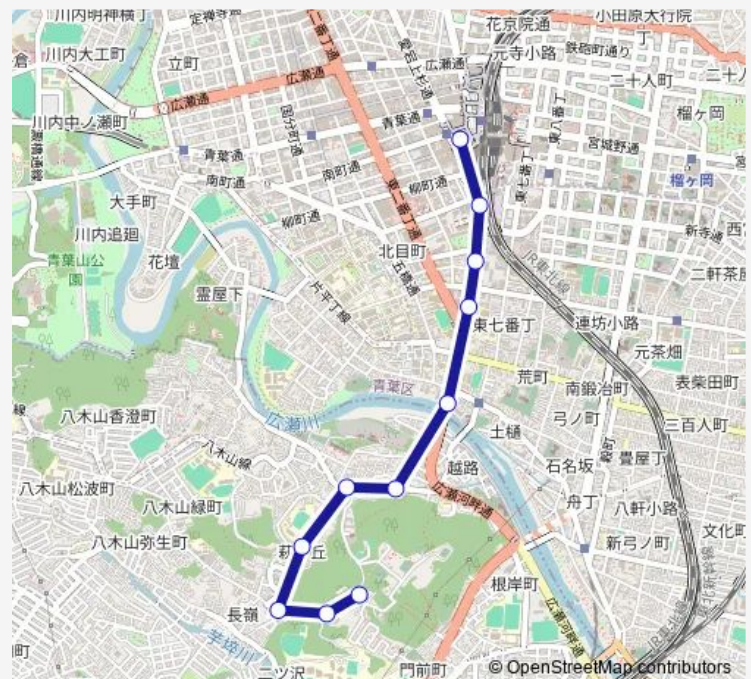

野草園前

Route schedule

仙台駅前 — 野草園前

Monday 07:22-07:58

Tuesday 07:22-07:58

Wednesday 07:22-07:58

Thursday 07:22-07:58

Friday 07:22-07:58

Saturday —

Sunday —

Route info

Direction: 仙台駅前

Stops: 11

Trip Duration: 0 hour 25 min

610 — 仙台駅→野草園

BusMaps

610 Bus time schedules and route maps are available in an offline PDF at busmaps.com. Use the busmaps.com website to see live bus times, train schedule or subway schedule, and step-by-step directions for all public transit in Sendai