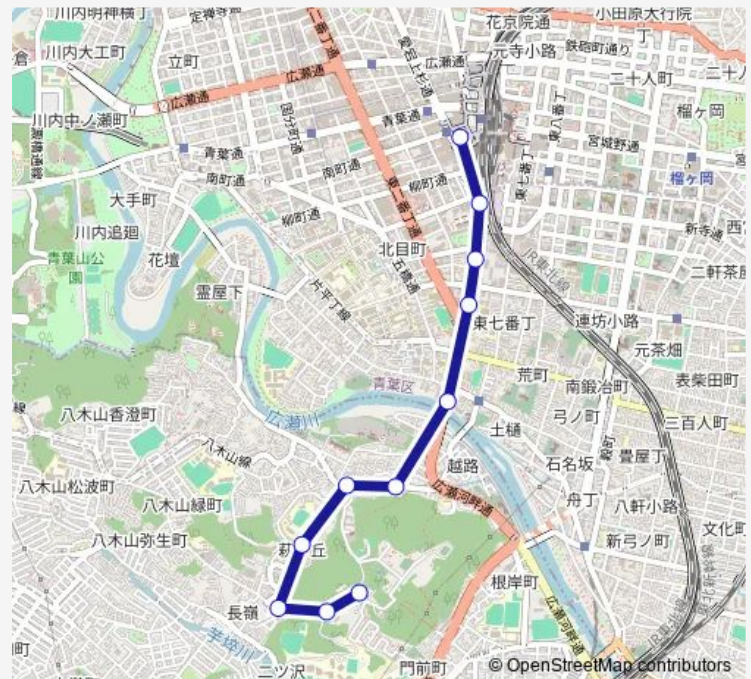

野草園前

Route schedule

仙台駅前 — 野草園前

Monday 07:22-07:58

Tuesday 07:22-07:58

Wednesday 07:22-07:58

Thursday 07:22-07:58

Friday 07:22-07:58

Saturday —

Sunday —

Route info

Direction: 仙台駅前

Stops: 11

Trip Duration: 0 hour 25 min

610 — 仙台駅→野草園

610 Bus time schedules and route maps are available in an offline PDF at busmaps.com. Use the busmaps.com website to see live bus times, train schedule or subway schedule, and step-by-step directions for all public transit in Sendai