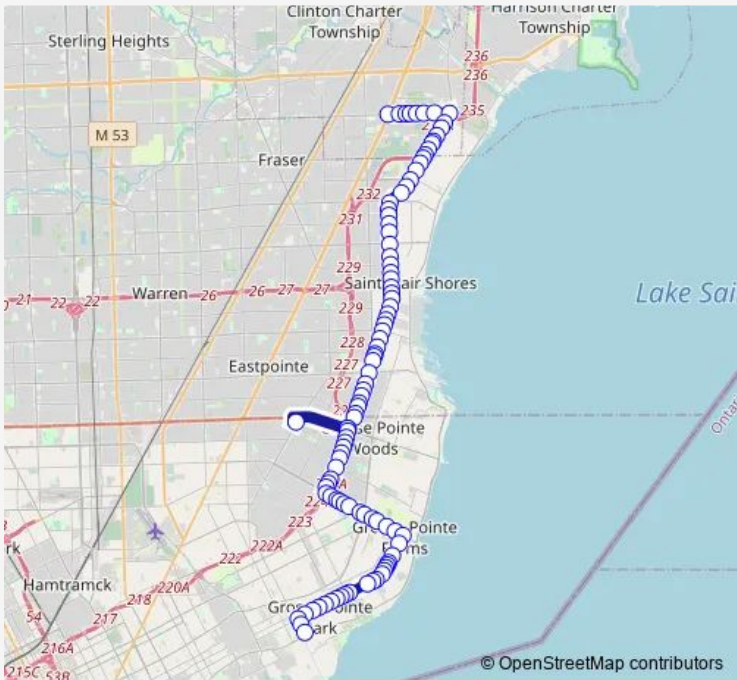

# Bus 610 Kercheval-Harper

[Go to website](#)

**Direction**  
 15 Mile RD. + Gratiot Se — Maryland + Jefferson  
 100 stops  
[Open route schedule](#)

- 15 Mile RD. + Gratiot Se
- 15 Mile RD + Maynard
- 15 Mile RD + Lipke
- 15 Mile RD + Village Ct
- 15 Mile RD + Cordella
- 15 Mile RD + Centaur
- Carlbro
- Harper + 15 Mile Rd
- Harper + Trombley
- Harper + Manila
- Harper + Quinn
- Harper + Deanhurst
- Harper + Harvard Shore
- Harper + Talbot
- Harper + Royal Plaza
- Harper + 14 Mile Rd
- Harper + Allor
- Harper + Playview
- Harper + Masonic
- Harper + Williamsburg
- Harper + Share

**Route schedule**  
 15 Mile RD. + Gratiot Se — Maryland + Jefferson

Monday	05:42-22:44
Tuesday	05:42-22:44
Wednesday	05:42-22:44
Thursday	05:42-22:44
Friday	05:42-22:44
Saturday	05:43-22:46
Sunday	07:04-19:09

**Route info**  
 Direction: 15 Mile RD. + Gratiot Se  
 Stops: 100  
 Trip Duration: 0 hour 54 min

610 — Kercheval-Harper **BusMaps**

Harper + 13 Mile Rd

Harper + Violet

Harper + Francis

Harper + Jewel

Harper + Garfield

Harper + 12 Mile Rd

Harper + ST Gertrude

Harper + Martin

Harper + Stanley

Harper + 11 Mile Nw

Harper + 11 Mile RD Sw

Harper + Erben

Harper + Centennial