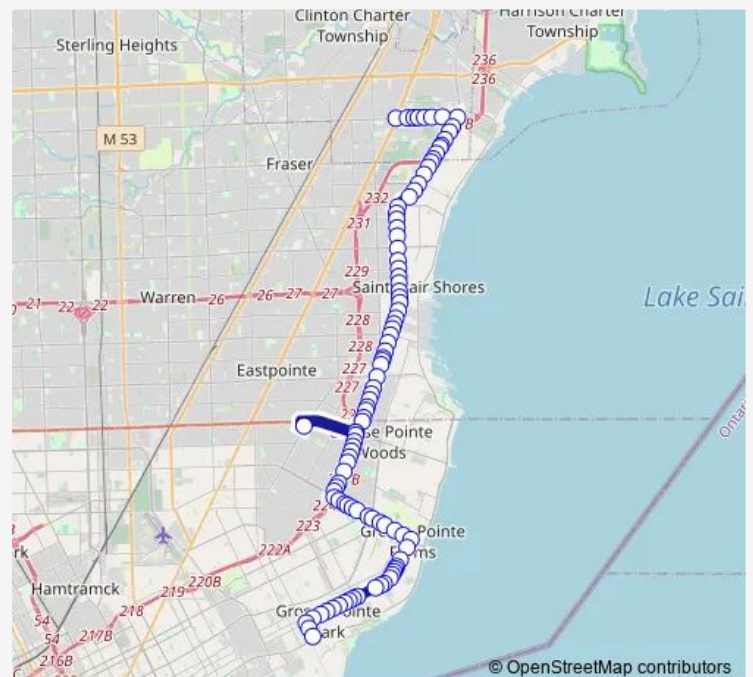

### Direction

15 Mile RD. + Gratiot Se — Maryland + Jefferson

100 stops

[Open route schedule](#)

15 Mile RD. + Gratiot Se

15 Mile RD + Maynard

15 Mile RD + Lipke

15 Mile RD + Village Ct

Harper + Harvard Shore

Harper + Talbot

Harper + Royal Plaza

Harper + 14 Mile Rd

Harper + Allor

Harper + Playview

Harper + Masonic

Harper + Williamsburg

### Route schedule

15 Mile RD. + Gratiot Se — Maryland + Jefferson

Monday 05:42-22:44

Tuesday 05:42-22:44

Wednesday 05:42-22:44

Thursday 05:42-22:44

Friday 05:42-22:44

Saturday 05:43-22:46

### Route info

Direction: 15 Mile RD. + Gratiot Se

Stops: 100

Trip Duration: 0 hour 54 min

610 — Kercheval-Harper

Harper + 13 Mile Rd

Harper + Violet

Harper + Francis