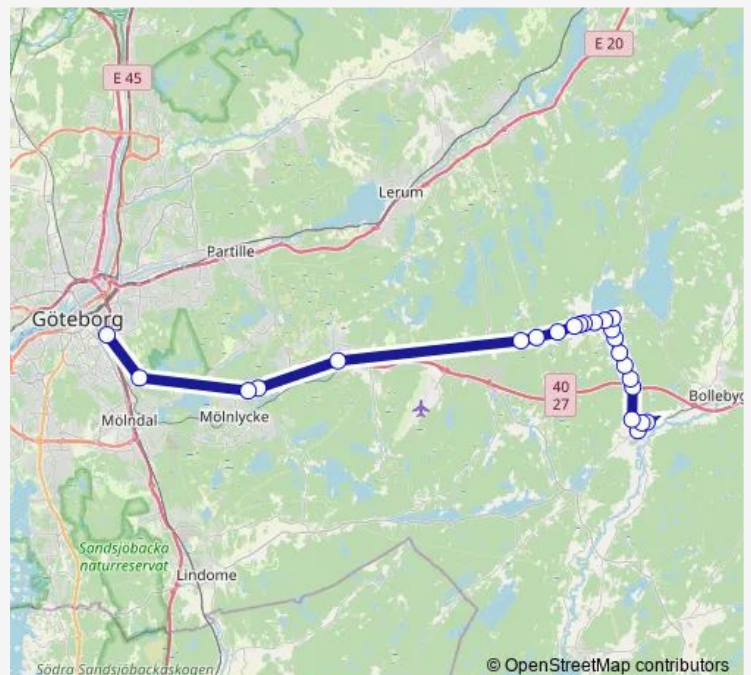

Bråta industriområde

Route schedule

Rävlanda skola — Liseberg station

Monday 05:13-17:44

Tuesday 05:13-17:44

Wednesday 05:13-17:44

Thursday 05:13-17:44

Friday 05:13-17:44

Saturday —

Sunday —

Route info

Direction: Rävlanda skola

Stops: 24

Trip Duration: 0 hour 54 min

Bråta by

Delsjömotet

Liseberg station

Direction

Liseberg station — Rävlanda station

24 stops

[Open route schedule](#)

Liseberg station

Delsjömotet

Bråta by