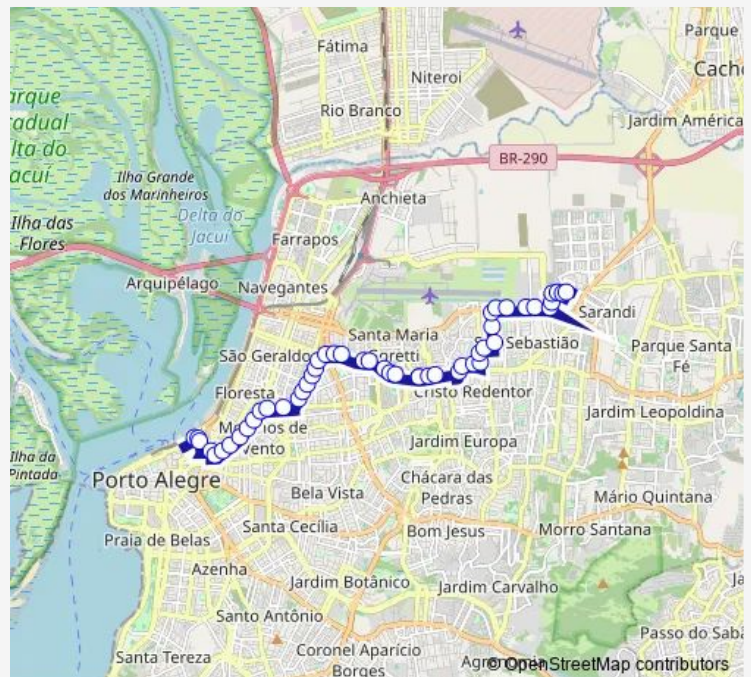

Thursday 06:26-23:10

Friday 06:26-23:10

Saturday —

Sunday —

Route info

Direction: Maria Josefa DA Fontoura TER Lindoia E Minuano

Stops: 43

Trip Duration: 0 hour 50 min