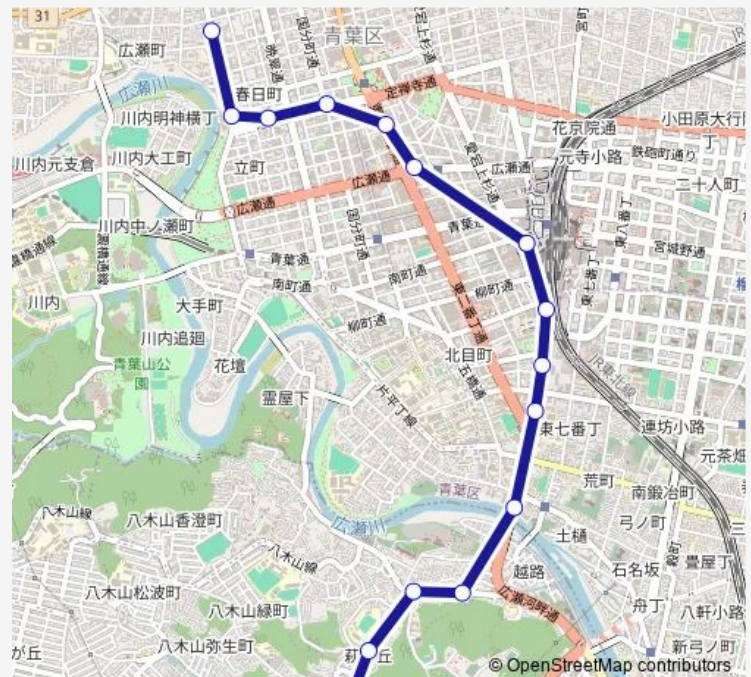

### Route schedule

交通局東北大学病院前 — 野草園前

Monday 08:18

Tuesday 08:18

Wednesday 08:18

Thursday 08:18

Friday 08:18

Saturday —

### Route info

Direction: 交通局東北大学病院前

Stops: 17

Trip Duration: 0 hour 35 min

610 — 交通局→野草園

BusMaps

610 Bus time schedules and route maps are available in an offline PDF at [busmaps.com](https://busmaps.com). Use the [busmaps.com](https://busmaps.com) website to see live bus times, train schedule or subway schedule, and step-by-step directions for all public transit in Sendai