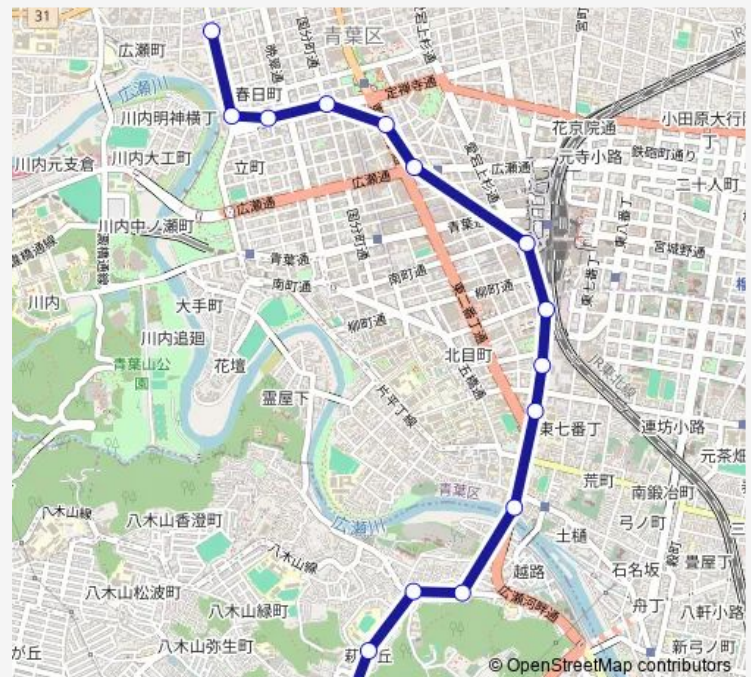

交通局東北大学病院前 — 野草園前

Monday 08:18

Tuesday 08:18

Wednesday 08:18

Thursday 08:18

Friday 08:18

Saturday —

Sunday —

Route info

Direction: 交通局東北大学病院前

Stops: 17

Trip Duration: 0 hour 35 min

610 — 交通局→野草園

610 Bus time schedules and route maps are available in an offline PDF at busmaps.com. Use the busmaps.com website to see live bus times, train schedule or subway schedule, and step-by-step directions for all public transit in Sendai