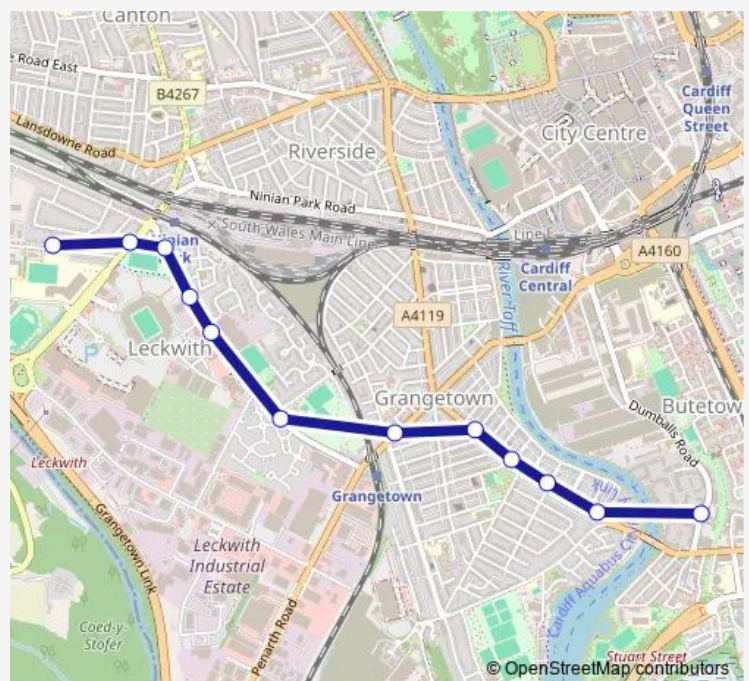

Bus 610 Cardiff Bay - Fitzalan School via Corporation Road, Sloper Road

[Go to website](#)

Direction

Lawrenny Avenue — Dumballs Road Bottom

12 stops

[Open route schedule](#)

- Lawrenny Avenue
- Jubilee Park
- Leckwith Close
- Ninian Park
- Bus Depot
- Ninian Park School
- North Clive Street
- Cymmer Street
- Grange Gardens
- Ystrad Street
- Avondale Road
- Dumballs Road Bottom

Route schedule

Lawrenny Avenue — Dumballs Road Bottom

Monday	15:15
Tuesday	15:15
Wednesday	15:15
Thursday	15:15
Friday	15:15
Saturday	—
Sunday	—

Route info

Direction: Lawrenny Avenue

Stops: 12

Trip Duration: 0 hour 19 min

Direction

Dumballs Road Bottom — Lawrenny Avenue

14 stops

[Open route schedule](#)

Dumballs Road Bottom

Pomeroy Street

Avondale Road

Cambridge Street

Grange Gardens

Stockland Street

North Clive Street

Penarth Road

City Gardens

Bessemer Road

Sloper Road (Leckwith Depot)

Leckwith Close