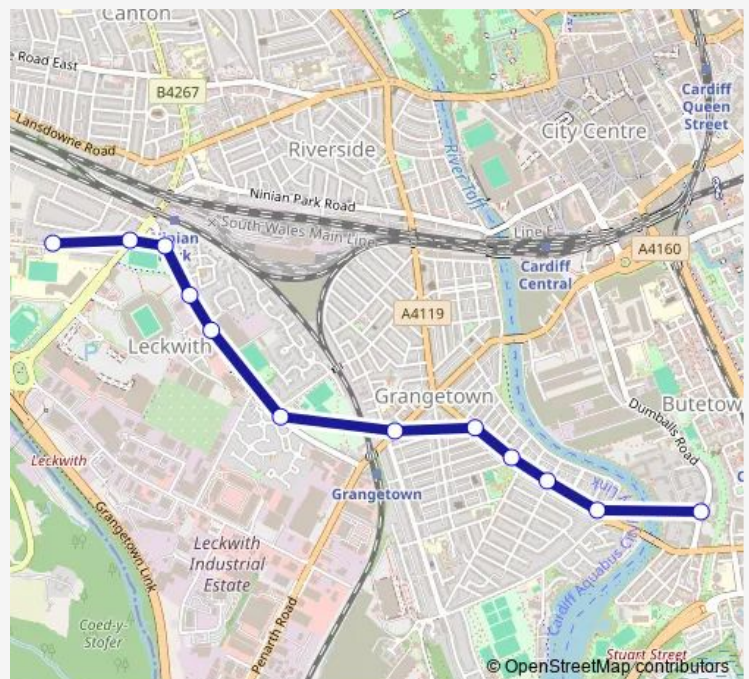

Leckwith Close

Ninian Park

Bus Depot

Ninian Park School

North Clive Street

Cymmer Street

Grange Gardens

Ystrad Street

Avondale Road

Dumballs Road Bottom

Route schedule

Lawrenny Avenue — Dumballs Road Bottom

Monday	15:15
Tuesday	15:15
Wednesday	15:15
Thursday	15:15
Friday	15:15
Saturday	—
Sunday	—

Route info

Direction: Lawrenny Avenue

Stops: 12

Trip Duration: 0 hour 19 min

Direction

Dumballs Road Bottom — Lawrenny Avenue

14 stops

[Open route schedule](#)

Dumballs Road Bottom

Pomeroy Street

Sloper Road (Leckwith Depot)

Leckwith Close

Jubilee Park

Lawrenny Avenue

Route schedule

Dumballs Road Bottom — Lawrenny Avenue

Monday 07:59

Tuesday 07:59