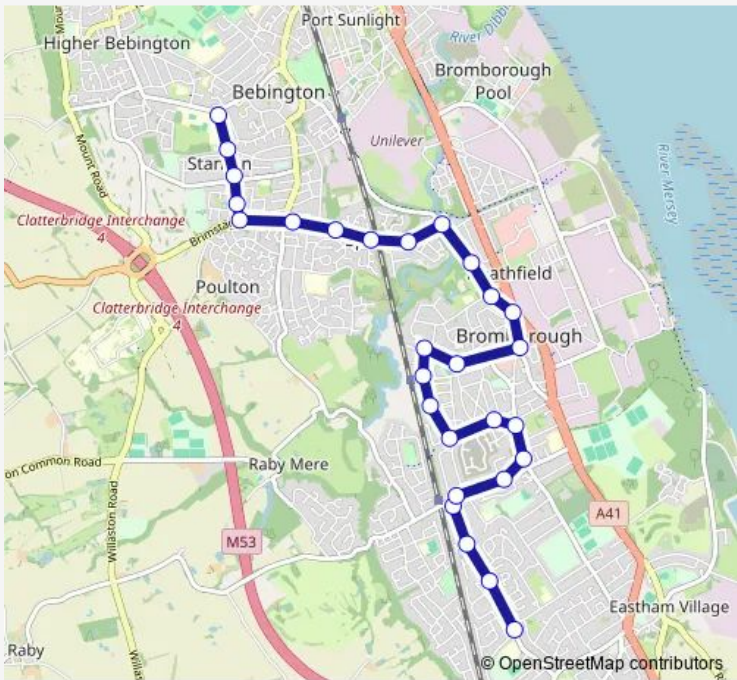

Bus 610 South Wirral Grammar - Wirral Grammar

[Go to website](#)

Direction
 Sutherland Drive — Wirral Grammar School
 28 stops
[Open route schedule](#)

- Sutherland Drive
- Gorsefield Avenue
- Appleby Grove
- Bromborough Station
- Bromborough Station
- Brancote Gardens
- Allport Road
- Meadowside Road
- Hawthorn Lane
- Dawpool Drive
- The Avenue
- Bromborough Rake Station
- Belmont Avenue
- Palatine Road
- The Cross
- Mark Rake
- Croft Avenue
- Brotherton Park
- Bromborough Road
- Oakridge Road
- Spital Station

Route schedule
 Sutherland Drive — Wirral Grammar School

| | |
|-----------|-------|
| Monday | 15:15 |
| Tuesday | 15:15 |
| Wednesday | 15:15 |
| Thursday | 15:15 |
| Friday | 15:15 |
| Saturday | — |
| Sunday | — |

Route info
 Direction: Sutherland Drive
 Stops: 28
 Trip Duration: 0 hour 25 min

610 — South Wirral Grammar - Wirral Grammar **BusMaps**

Blair Park

Poulton Road

Beechway

Cross Lane

Stanton Road

Langdale Road

Wirral Grammar School

610 Bus time schedules and route maps are available in an offline PDF at busmaps.com. Use the busmaps.com website to see live bus times, train schedule or subway schedule, and step-by-step directions for all public transit in Liverpool