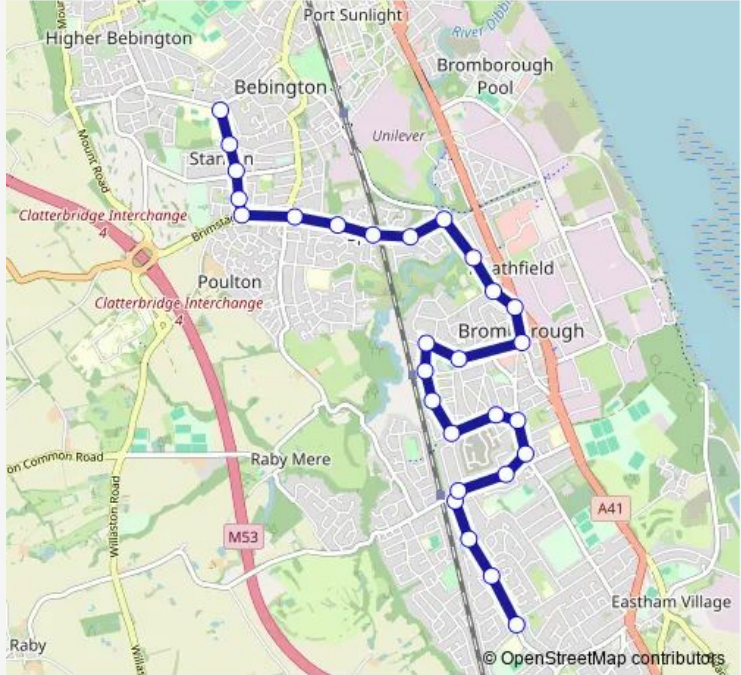

Bus 610 South Wirral Grammar - Wirral Grammar

[Go to website](#)

Direction
 Sutherland Drive — Wirral Grammar School
 28 stops
[Open route schedule](#)

- Sutherland Drive
- Gorsefield Avenue
- Appleby Grove
- Bromborough Station
- Bromborough Station
- Brancote Gardens
- Allport Road
- Meadowside Road
- Hawthorn Lane
- Dawpool Drive
- The Avenue
- Bromborough Rake Station
- Belmont Avenue
- Palatine Road
- The Cross
- Mark Rake
- Croft Avenue
- Brotherton Park
- Bromborough Road
- Oakridge Road
- Spital Station

Route schedule
 Sutherland Drive — Wirral Grammar School

Monday	15:15
Tuesday	15:15
Wednesday	15:15
Thursday	15:15
Friday	15:15
Saturday	—
Sunday	—

Route info
 Direction: Sutherland Drive
 Stops: 28
 Trip Duration: 0 hour 25 min

610 — South Wirral Grammar - Wirral Grammar **BusMaps**

Blair Park

Poulton Road

Beechway

Cross Lane

Stanton Road

Langdale Road

Wirral Grammar School

610 Bus time schedules and route maps are available in an offline PDF at busmaps.com. Use the busmaps.com website to see live bus times, train schedule or subway schedule, and step-by-step directions for all public transit in Liverpool