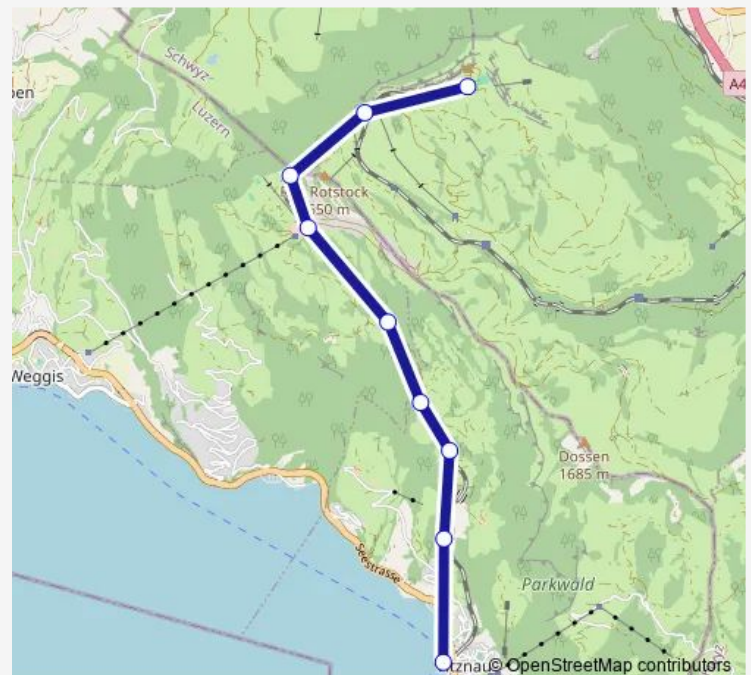

Freibergen

Romiti Felsentor

Rigi Kaltbad-First

Rigi Staffelhöhe

Rigi Staffel

Rigi Kulm

Route schedule

Vitznau — Rigi Kulm

Monday 08:15-22:05

Tuesday 08:15-22:05

Wednesday 08:15-22:05

Thursday 08:15-22:05

Friday 08:15-22:05

Saturday 08:15-22:05

Sunday 08:15-22:05

Route info

Direction: Vitznau

Stops: 9

Trip Duration: 0 hour 32 min

Direction

undefined — undefined

0 stops

[Open route schedule](#)**Route schedule**

undefined — undefined

Direction: Vitznau

Stops: 9

Trip Duration: 0 hour 32 min

Direction

undefined — undefined

0 stops

[Open route schedule](#)

Route schedule