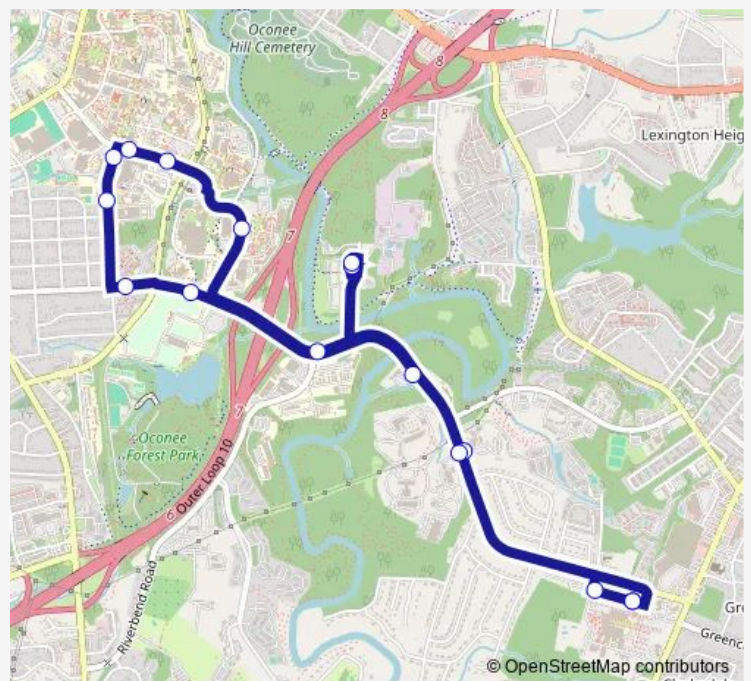

### Direction

Veterinary Medical Center - Platform — Veterinary Medical Center - Platform

16 stops

[Open route schedule](#)

Veterinary Medical Center - Platform

Lot E26

Poultry Diagnostic & Research Center to Campus

Intramural Fields (College Station Rd.)

Park and Ride Outbound (to Vmc)

River's Crossing

Poultry Diagnostic & Research Center to Vet Med

Veterinary Medical Center - Platform

### Route schedule

Veterinary Medical Center - Platform — Veterinary Medical Center - Platform

Monday 00:00-18:41

Tuesday 00:00-18:41

Wednesday 00:00-18:41

Thursday 00:00-18:41

Friday 00:00-18:41

Saturday —

### Route info

Direction: Veterinary Medical Center - Platform

Stops: 16

Trip Duration: 0 hour 36 min

© OpenStreetMap contributors

Vm Bus time schedules and route maps are available in an offline PDF at [busmaps.com](https://busmaps.com). Use the [busmaps.com](https://busmaps.com) website to see live bus times, train schedule or subway schedule, and step-by-step directions for all public transit in Athens