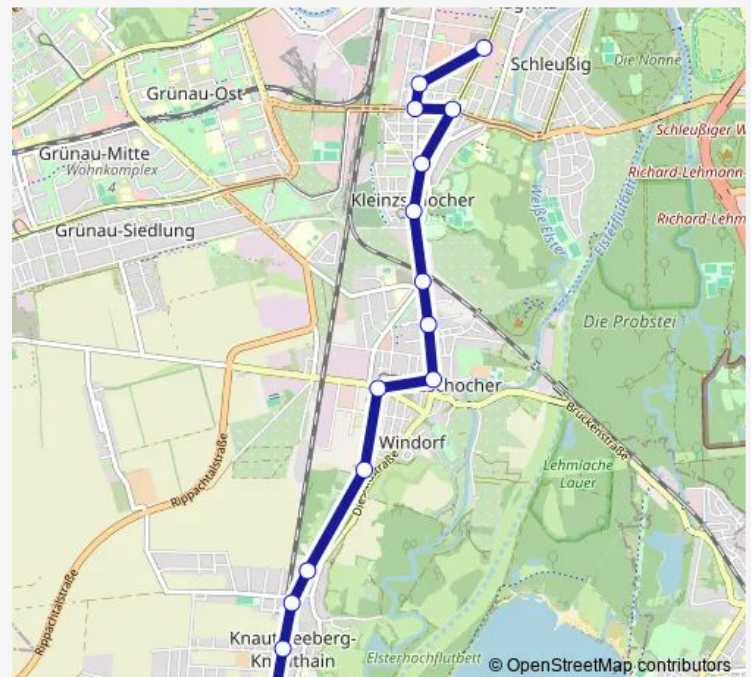

Tuesday 00:28-23:48

Wednesday 00:28-23:50

Thursday 00:05-23:48

Friday 00:28-23:48

Saturday 00:28-23:48

Sunday 00:28-23:48

Route info

Direction: Leipzig, Knautkleeberg

Stops: 15

Trip Duration: 0 hour 16 min

■ Sev3 — Bus Sev3

BusMaps

Direction

Leipzig, Markranstädter Str. — Leipzig, Huttenstr.

9 stops

[Open route schedule](#)

Route info

Direction: Leipzig, Markranstädter Str.

Stops: 9

Trip Duration: 0 hour 14 min

Direction

Leipzig, Markranstädter Str. — Leipzig, Knautkleeberg

13 stops

[Open route schedule](#)

Tuesday 00:22-23:52

Wednesday 00:22-23:53

Thursday 00:08-23:52

Friday 00:22-23:52

Saturday 00:22-23:52

Sunday 00:22-23:52

Route info

Direction: Leipzig, Markranstädter Str.