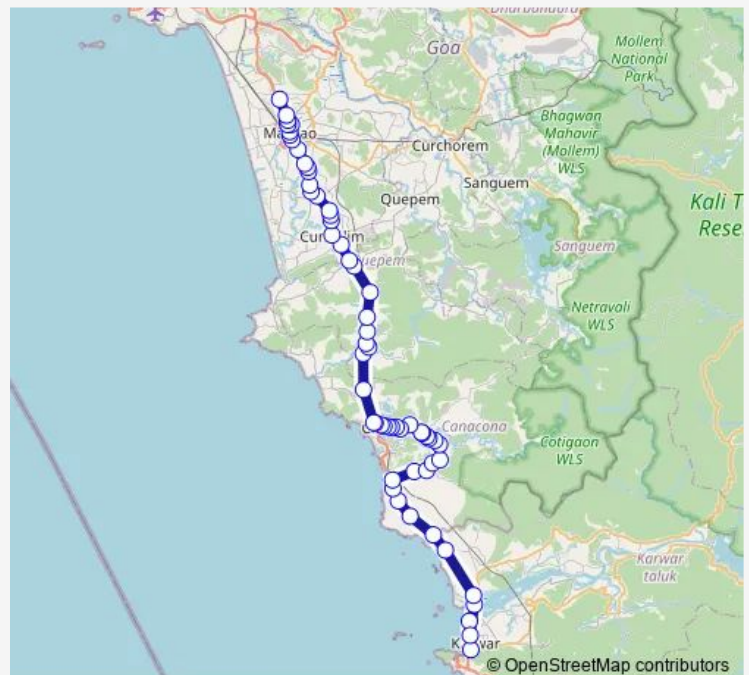

Thursday 06:00-18:00

Friday 06:00-18:00

Saturday 06:00-18:00

Sunday 06:00-18:00

Route info

Direction: Karwar Beach

Stops: 61

Trip Duration: 2 hour 30 min

■ MRG170 — Margao - Karwar

BusMaps

Batpal

Canacona Idc

Sristhal

Police Station, Canacona

Mastimol junction

Chaudi