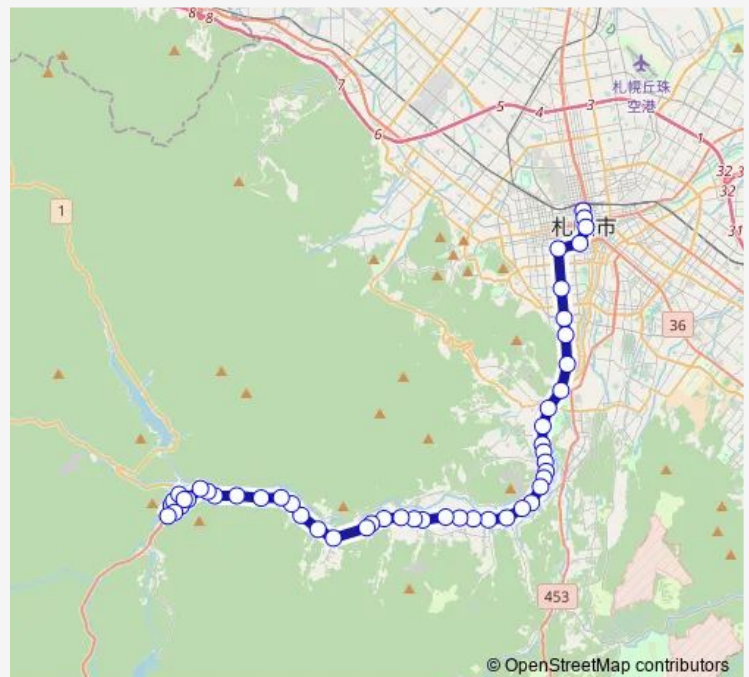

Thursday 08:00-21:00

Friday 08:00-21:00

Saturday 08:00-21:00

Sunday 08:00-21:00

Route info

Direction: 札幌駅

Stops: 49

Trip Duration: 1 hour 33 min