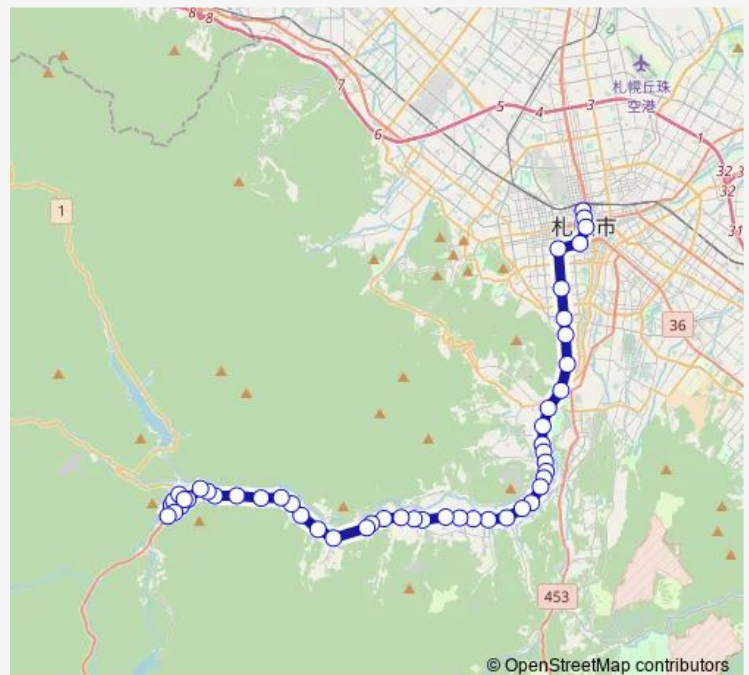

Thursday 08:00-21:00

Friday 08:00-21:00

Saturday 08:00-21:00

Sunday 08:00-21:00

Route info

Direction: 札幌駅

Stops: 49

Trip Duration: 1 hour 27 min