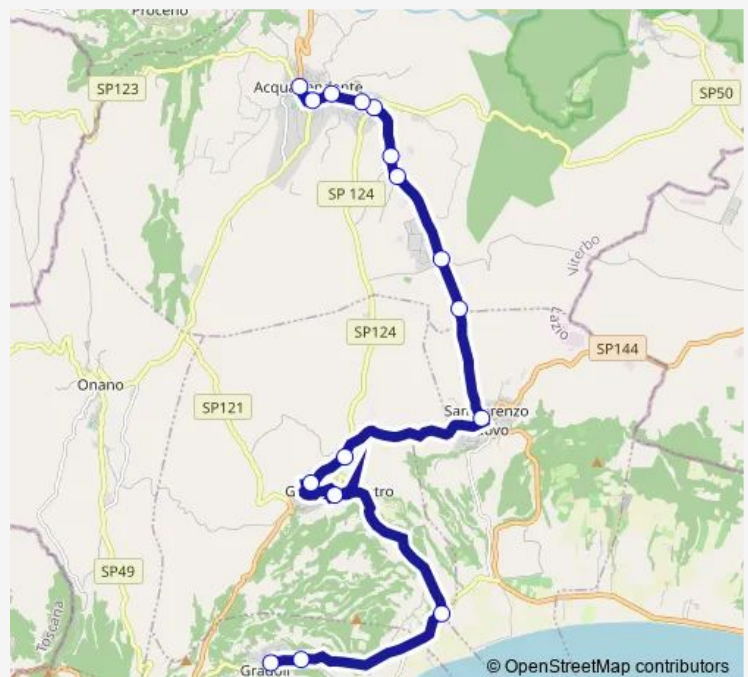

ACQUAPENDENTE | Via Cassia Via Onanese # f916

ACQUAPENDENTE | Ist. OMNICOMPRESIVO LEONARDO DA VINCI # f847

Route schedule

GRADOLI | Via Roma # f944 — ACQUAPENDENTE | Ist. OMNICOMPRESIVO LEONARDO DA VINCI # f847

Monday 07:30

Tuesday 07:30

Wednesday —

Thursday 07:30

Friday 07:30

Saturday 07:30

Sunday —

Route info

Direction: GRADOLI | Via Roma # f944

Stops: 16

Trip Duration: 0 hour 30 min

Bus time schedules and route maps are available in an offline PDF at busmaps.com. Use the busmaps.com website to see live bus times, train schedule or subway schedule, and step-by-step directions for all public transit in Acquapendente