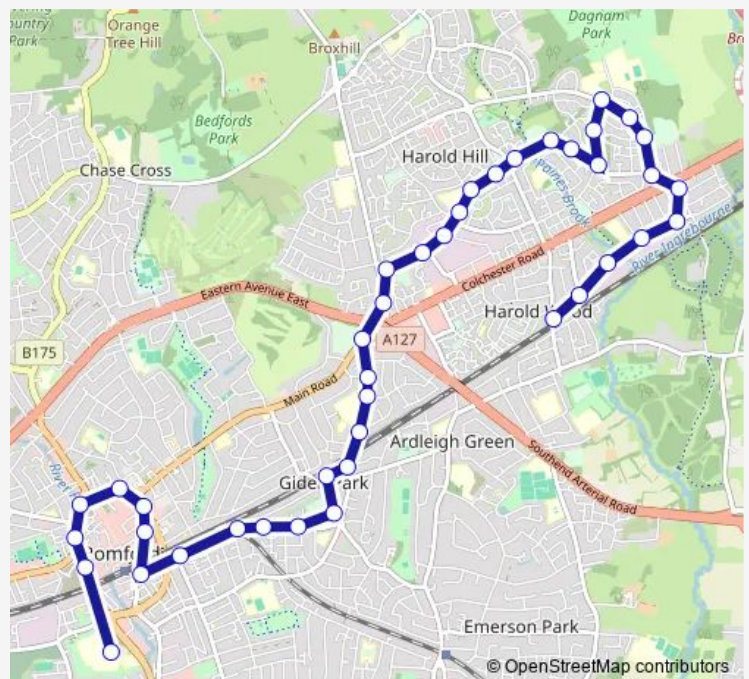

Dewsbury Road

Dulverton Road (RM3)

Faringdon Avenue / Chatteris Avenue

Faringdon Avenue / Ashton Road

Route schedule

Harold Wood Station — Queens Hospital

Monday 05:30-23:55

Tuesday 05:30-23:55

Wednesday 05:30-23:55

Thursday 05:30-23:55

Friday 05:30-23:55

Saturday 05:30-23:55

Sunday 06:30-23:55

Route info

Direction: Harold Wood Station

Stops: 41

Trip Duration: 0 hour 32 min

496 — Harold Wood Station - Harold Hill - Gidea Park - Romford Station - Romford, Queens Hospital **BusMaps**

Neave Crescent

Masefield Crescent

Gallows Corner

Upper Brentwood Rd/Gallows Cnr

Western Avenue

Belgrave Avenue

Royal Liberty School

Gidea Park Station

The Drill Roundabout

Witham Road / Romford

Fairholme Avenue

Manor Road Romford