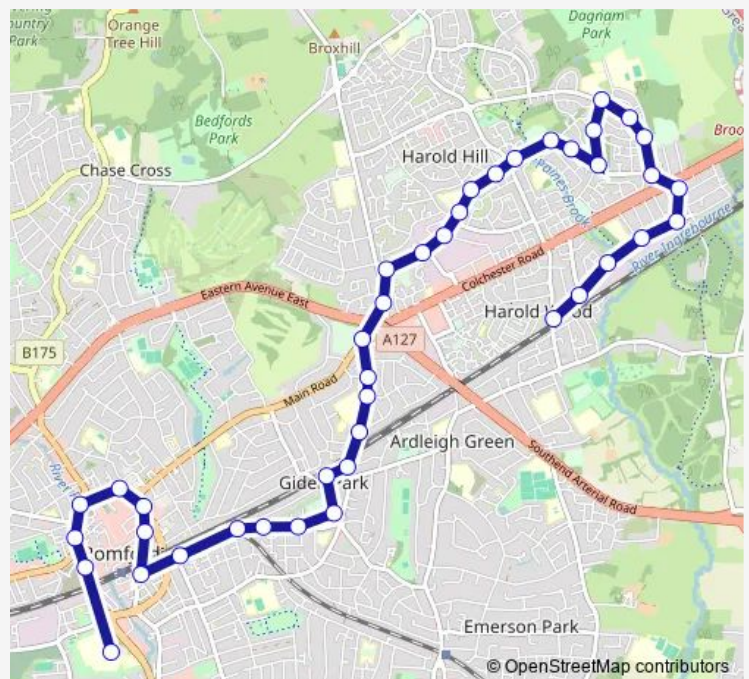

### Direction

Harold Wood Station — Queens Hospital

41 stops

[Open route schedule](#)

Harold Wood Station

Harold Wood Library

Firham Park Avenue

David Drive

### Route schedule

Harold Wood Station — Queens Hospital

Monday 05:30-23:55

Tuesday 05:30-23:55

Wednesday 05:30-23:55

Thursday 05:30-23:55

Friday 05:30-23:55

Saturday 05:30-23:55

### Route info

Direction: Harold Wood Station

Stops: 41

Trip Duration: 0 hour 30 min

496 — Harold Wood Station - Harold Hill - Gidea Park - Romford Station - Romford, Queens Hospital

Neave Crescent

Masefield Crescent

## Route info

Direction: Queens Hospital

Stops: 41

Trip Duration: 0 hour 45 min

Dewsbury Road

Gooshays Drive

Paines Brook Way

The Petersfield Centre