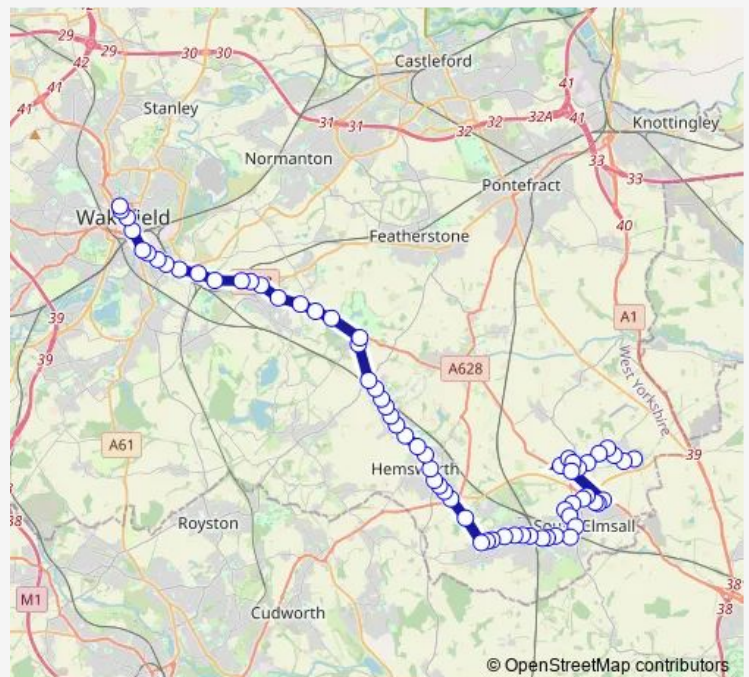

Thursday 06:07-22:00

Friday 06:07-22:00

Saturday 06:30-22:00

Sunday 08:30-22:00

Route info

Direction: Bus Station stand 14

Stops: 61

Trip Duration: 0 hour 57 min

496 — Wakefield - Doncaster

Independent School

Central Avenue

Railway Terrace

Fitzwilliam Station

Kings Meadow Academy

Carrgate

Kinsley Stadium

Hemsworth Water Park

Vale Head Park

Hemsworth Academy

Bus Station stand E

Grove Lane

Victoria Street

Hague Crescent

Bridge House