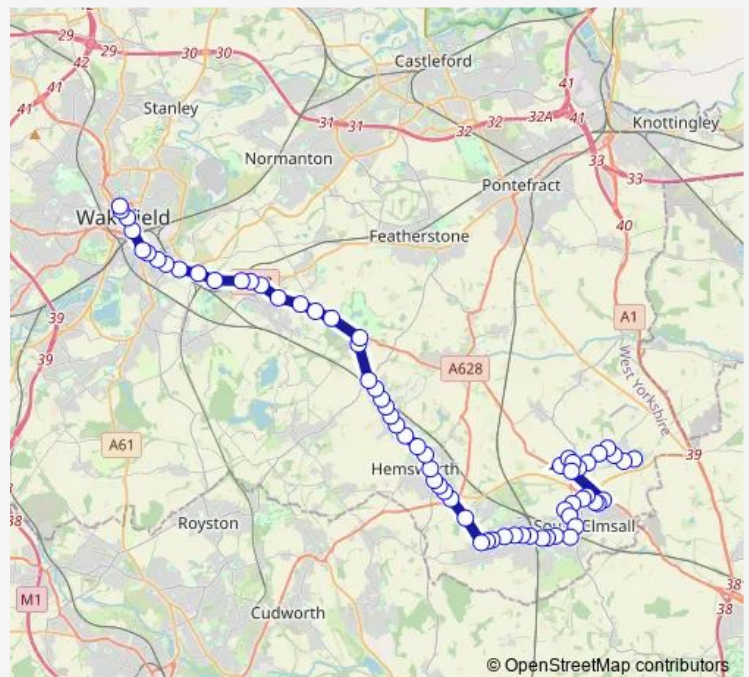

Thursday 06:07-22:00

Friday 06:07-22:00

Saturday 06:30-22:00

Sunday 08:30-22:00

Route info

Direction: Bus Station stand 14

Stops: 61

Trip Duration: 0 hour 56 min

496 — Wakefield - Doncaster

Independent School

Central Avenue

Railway Terrace

Fitzwilliam Station

Kings Meadow Academy

Carrgate

Kinsley Stadium

Hemsworth Water Park

Vale Head Park

Hemsworth Academy

Bus Station stand E

Grove Lane

Victoria Street

Hague Crescent

Bridge House