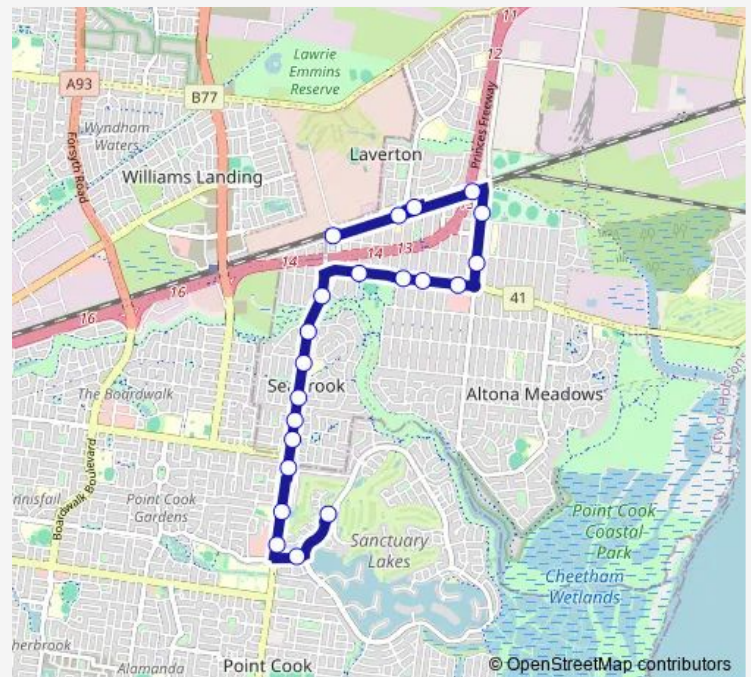

Homestead Run/Point Cook Rd (Seabrook)

Allington Pl/Point Cook Rd (Seabrook)

Seabrook PS/Point Cook Rd (Point Cook)

Shane Ave/Point Cook Rd (Seabrook)

Route schedule

Swingers Gdn/Sanctuary Lakes North Bvd (Point Cook) — Aircraft Railway Station/Triholm Ave (Laverton)

Monday 05:30-20:47

Tuesday 05:30-20:47

Wednesday 05:30-20:47

Thursday 05:30-20:47

Friday 05:30-20:47

Saturday 06:56-19:52

Sunday 06:56-19:52

Route info

Direction: Swingers Gdn/Sanctuary Lakes North Bvd (Point Cook)

Stops: 32

Trip Duration: 0 hour 36 min

496 — Sanctuary Lakes - Laverton Station

Carinza Ave/Point Cook Rd (Altona Meadows)

Ascot St/Central Ave (Altona Meadows)

The Hub/Railway Ave (Laverton)

Aircraft Railway Station/Triholm Ave (Laverton)

Aircraft Railway Station/Triholm Ave (Laverton)

Direction

Aircraft Railway Station/Triholm Ave (Laverton) —
Swingers Gdn/Sanctuary Lakes North Bvd (Point Cook)