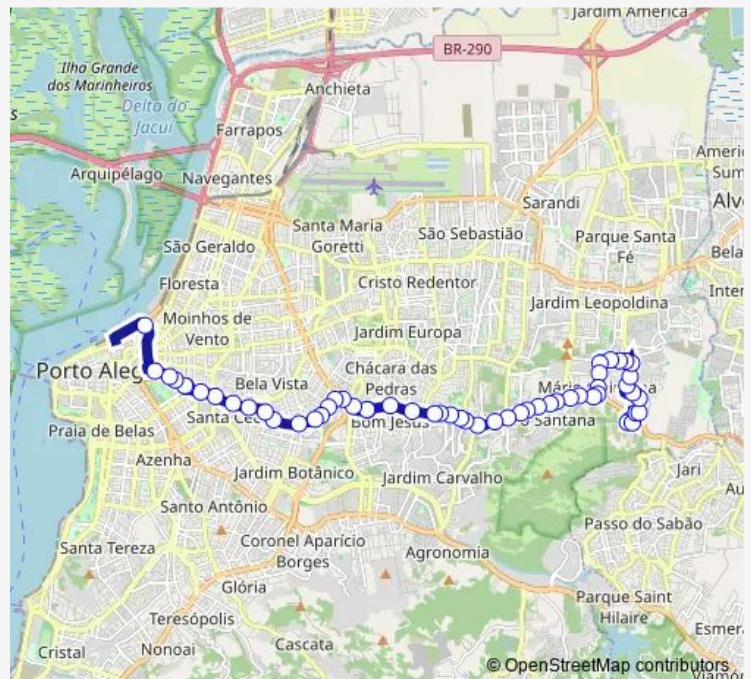

Bus 496 Jardim Protasio Alves

[Go to website](#)

Direction

Mario Quintana Tres Jardim Protasio Alves — Edgar Koetz

55 stops

[Open route schedule](#)

Mario Quintana Tres Jardim Protasio Alves

Mario Quintana Egidio Piccoli

Protasio Alves

Delegado ELY Correa Prado

Maria Quintana Delegado ELY Correa Prado

Mario Quintana Delegado ELY Correa Prado

Mario Quintana Delegado ELY Correa Prado

Mario Quintana Delegado ELY Correa Prado

Fumaca

Rubem Berta Martim Felix Berta

Rubem Berta Martim Felix Berta

Rubem Berta Martim Felix Berta

Rubem Berta Martim Felix Berta

Rubem Berta Martim Felix Berta

Rubem Berta Martim Felix Berta

Rubem Berta Martim Felix Berta

Protasio Alves

Protasio Alves

Protasio Alves

PROTASIO ALVES

Morro Santana Protasio Alves

Route schedule

Mario Quintana Tres Jardim Protasio Alves — Edgar Koetz

Monday 17:05-18:35

Tuesday 17:05-18:35

Wednesday 17:05-18:35

Thursday 17:05-18:35

Friday 17:05-18:35

Saturday —

Sunday —

Route info

Direction: Mario Quintana Tres Jardim Protasio Alves

Stops: 55

Trip Duration: 1 hour 5 min

496 — Jardim Protasio Alves