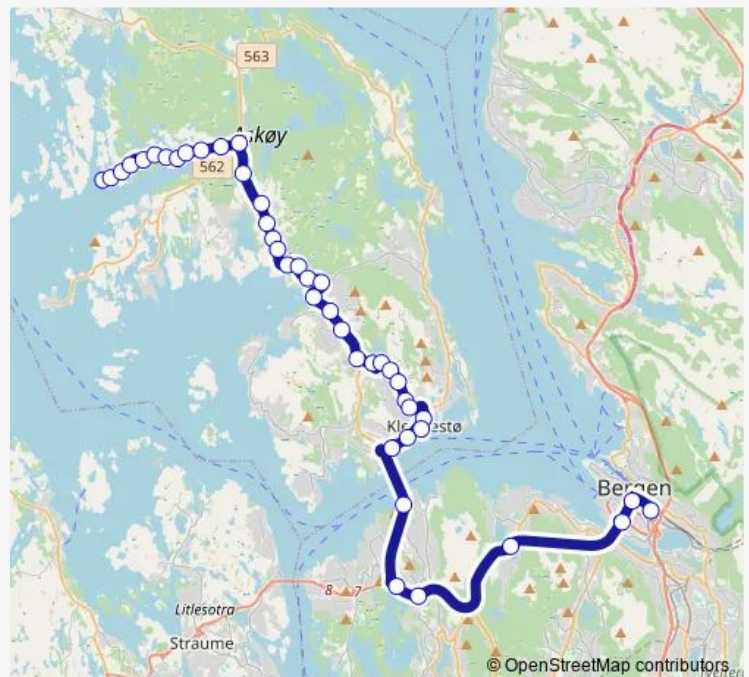

Thursday 06:26

Friday 06:26

Saturday —

Sunday —

Route info

Direction: Breivik snuplass

Stops: 33

Trip Duration: 0 hour 49 min