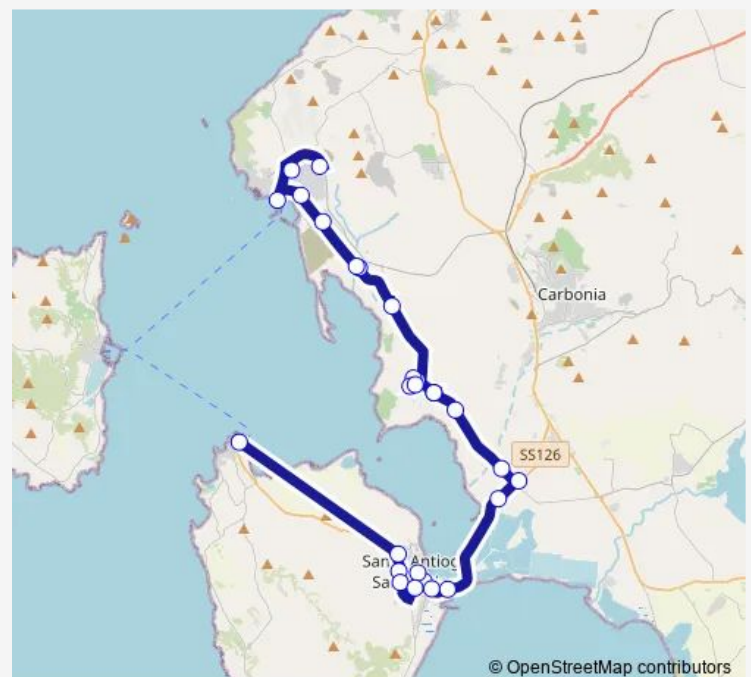

### Route schedule

Calasetta Porto — Portovesme S.R.L.

Monday 06:45

Tuesday 06:45

Wednesday 06:45

Thursday 06:45

Friday 06:45

Saturday —

### Route info

Direction: Calasetta Porto

Stops: 27

Trip Duration: 1 hour 7 min

Paringianu VIA Sulcis 13

I.L.A.

Alcoa

Portovesme Porto

## Direction

I.L.A. — Calasetta Porto

24 stops

[Open route schedule](#)

I.L.A.

Alcoa

Eurallumina

Portovesme S.R.L.

## Route schedule

I.L.A. — Calasetta Porto

Monday	16:45
Tuesday	16:45
Wednesday	16:45
Thursday	16:45
Friday	16:45
Saturday	—
Sunday	—