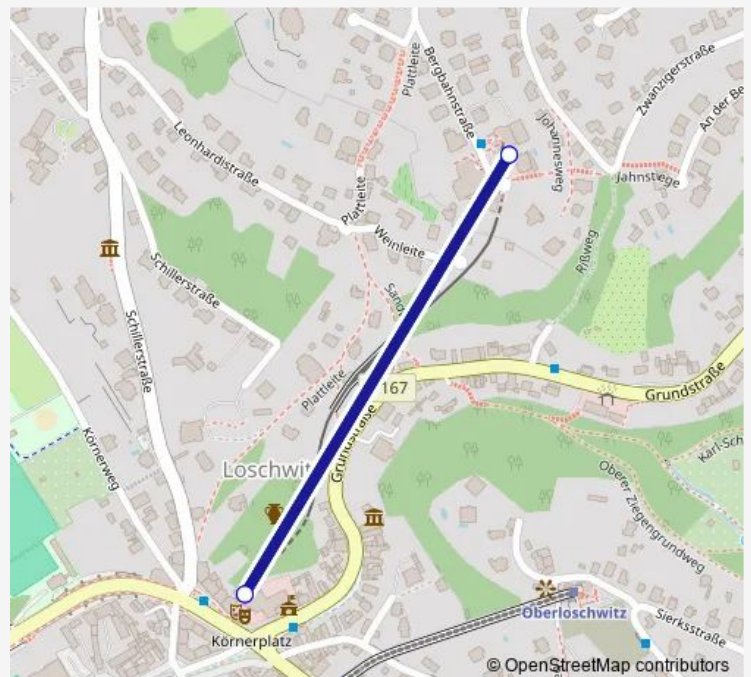

Cable tram Standseilbahn

[Go to website](#)**Direction**

DD Obere Station Standseilbahn — Dresden Körnerplatz

2 stops

[Open route schedule](#)

DD Obere Station Standseilbahn

Dresden Körnerplatz

Route schedule

Route info

Direction: DD Obere Station Standseilbahn

Stops: 2

Trip Duration: 0 hour 5 min

■ Standseilbahn

BusMaps

Direction

Dresden Körnerplatz — DD Obere Station Standseilbahn

2 stops

[Open route schedule](#)

Dresden Körnerplatz

DD Obere Station Standseilbahn

Route schedule

Dresden Körnerplatz — DD Obere Station Standseilbahn

Monday	06:30-21:23
Tuesday	06:30-21:23
Wednesday	06:30-21:23
Thursday	06:30-21:23
Friday	06:30-21:23
Saturday	09:08-21:23
Sunday	09:08-21:23

Route info

Direction: Dresden Körnerplatz

Stops: 2

Trip Duration: 0 hour 5 min

Standseilbahn Cable tram time schedules and route maps are available in an offline PDF at busmaps.com. Use the busmaps.com website to see live bus times, train schedule or subway schedule, and step-by-step directions for all public transit in Dresden