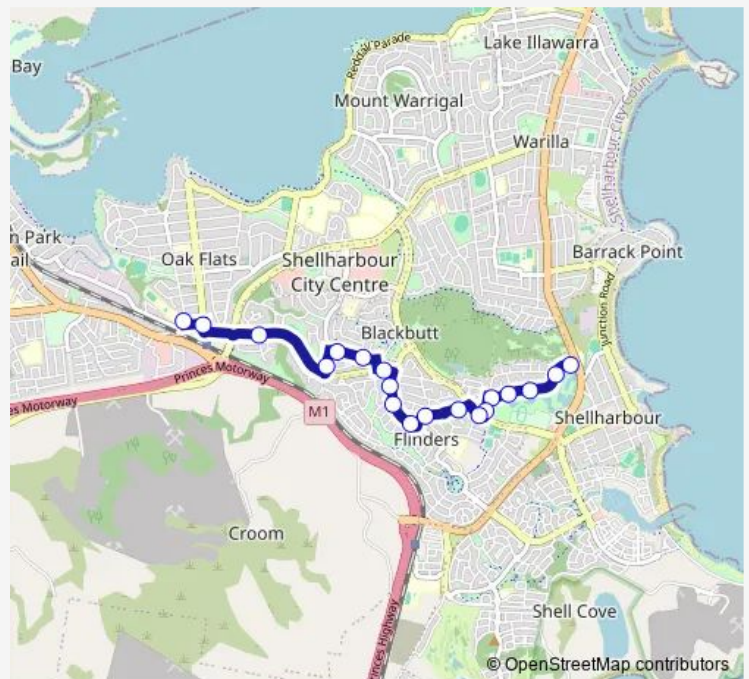

Baragoot Rd Opp Colville St

Brunderee Rd After Baragoot Rd

Brunderee Rd Before Fischer Rd

Brunderee Rd After Fischer St

Pioneer Dr After Brunderee Rd

Glider Av Opp Palma Way

Glider Av Opp Kangaroo Dr

College Av Before Pioneer Dr

Pioneer Dr At Westwood Dr

Central Av At Industrial Rd

Corpus Christi High School, School Grounds, Moore St

Route schedule

Ocean Beach Dr After Shellharbour Rd — Corpus Christi High School, School Grounds, Moore St

Monday	08:10
Tuesday	08:10
Wednesday	08:10
Thursday	08:10
Friday	08:10
Saturday	—
Sunday	—

Route info

Direction: Ocean Beach Dr After Shellharbour Rd

Stops: 19

Trip Duration: 0 hour 25 min

S069 — Corpus Christi HS to Shellharbour

Direction

Corpus Christi High School, School Grounds, Moore St —
Ocean Beach Dr At Sherwood Pl

17 stops

[Open route schedule](#)

Corpus Christi High School, School Grounds, Moore St

Pioneer Dr After New Lake Entrance Rd