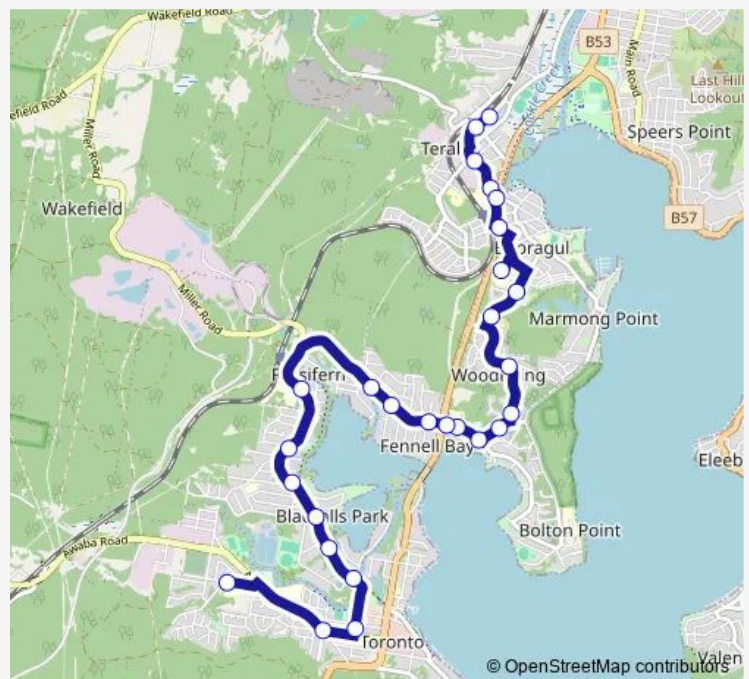

School Bus 6507 Teralba PS to Toronto West

[Go to website](#)

Direction

Teralba Public School, William St — Biraban Public School, Beckley St

27 stops

[Open route schedule](#)

Teralba Public School, William St

Macquarie Rd Opp Brighton St

Fassifern Rd Opp Charlton Christian College

Fassifern Rd After Reynolds St

South Pde At Fassifern Rd

Route schedule

Teralba Public School, William St — Biraban Public School, Beckley St

Monday 15:30

Tuesday 15:30

Wednesday 15:30

Thursday 15:30

Friday 15:30

Saturday —

Sunday —

Route info

Direction: Teralba Public School, William St

Stops: 27

Trip Duration: 0 hour 23 min

6507 — Teralba PS to Toronto West

South Pde Opp Faucett St

Railway Pde Opp Adam St

Railway Pde At Lake St

Cook St Before The Boulevarde