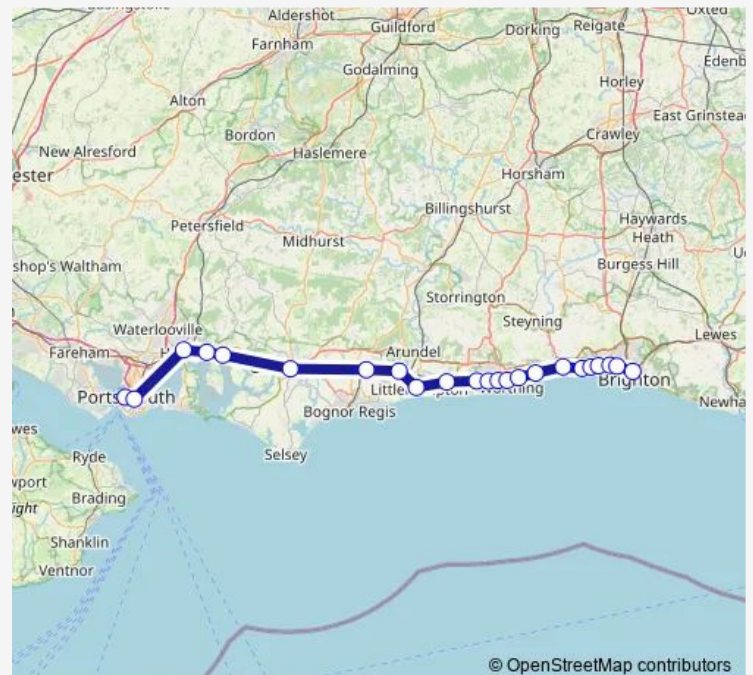

Goring-by-Sea

Durrington-on-Sea

West Worthing

Worthing

East Worthing

Lancing

Shoreham-by-Sea (Sussex)

Southwick

Fishergate

Portslade

Aldrington

Route schedule

Portsmouth & Southsea — Brighton

Monday 09:33-21:33

Tuesday 09:33-21:33

Wednesday 09:33-21:33

Thursday 09:33-21:33

Friday 09:33-21:33

Saturday —

Sunday 22:05

Route info

Direction: Portsmouth & Southsea

Stops: 23

Trip Duration: 1 hour 38 min