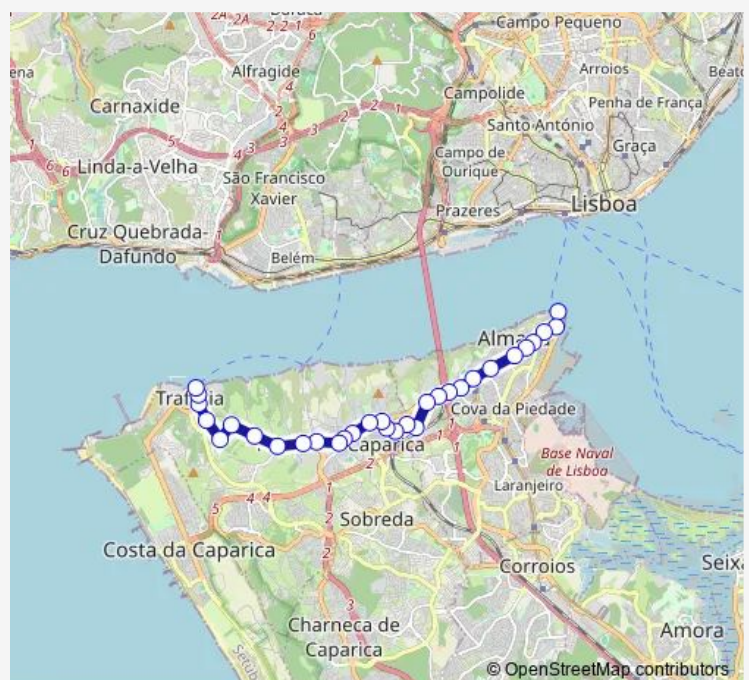

Bus 125 - Cacilhas - Trafaria

[Go to website](#)

Direction

Cacilhas (Lgo Alfredo Dinis Alex) Terminal P19 — Trafaria (Lgo Porto Lisboa) Terminal

31 stops

[Open route schedule](#)

Cacilhas (Lgo Alfredo Dinis Alex) Terminal P19

Cacilhas (Avª 25 Abril 6)

Cacilhas (Avª 25 Abril 30)

Almada (Avª D Afonso Henriques 2)

Almada (Avª D Afonso Henriques 18) Nevada

Almada (Avª D Nuno Álvares Pereira 12) Sommer

Almada (Avª D Nuno Álvares Pereira 56)

Almada (R D João Castro 78)

Pragal (R Direita Pragal 26)

Pragal (R Direita Pragal Fte Lte 10)

Pragal (Avª Torrado Silva) Hospital G Orta

Pragal (Estr Casquilho) Bº Matadouro

Pragal (Avª Torrado Silva) Pragal Est

Bº F Fomento (R Bela Vista) (X) R Alcaniça

Bº F Fomento (R Bela Vista Fte 31)

Bº F Fomento (R S Lourenço Fte 52) Poente

Bº F Fomento (R 3 Vales 16)

Bº F Fomento (R 3 Vales) Esc Secundária

Monte Caparica (Avª Torrado Silva) (X) Fomega

Monte Caparica (R Trabalhadores Rurais) Depois Rot

Monte Caparica (R Trabalhadores Rurais 64)

Route schedule

Cacilhas (Lgo Alfredo Dinis Alex) Terminal P19 — Trafaria (Lgo Porto Lisboa) Terminal

Monday 06:10-23:20

Tuesday 06:10-23:20

Wednesday 06:10-23:20

Thursday 06:10-23:20

Friday 06:10-23:20

Saturday 06:40-17:05

Sunday 06:40-17:05

Route info

Direction: Cacilhas (Lgo Alfredo Dinis Alex) Terminal P19

Stops: 31

Trip Duration: 0 hour 35 min

125 - Cacilhas - Trafaria