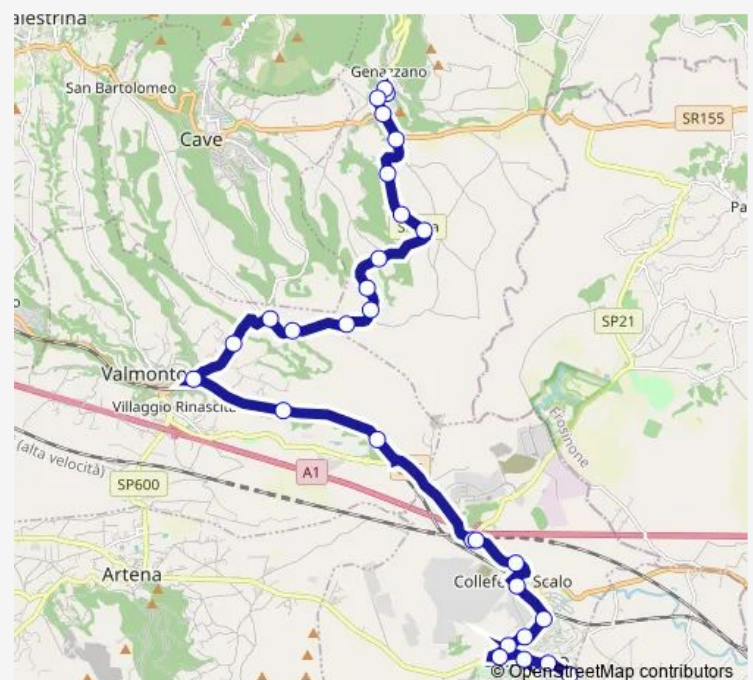

Palianense BV # Palianesbv

Colleferro | Sacco # f13688

Route schedule

Genazzano DEP # Gzdep — Colleferro | Via Latina (Itis) # f14391

Monday 12:45

Tuesday 12:45

Wednesday 12:45

Thursday 12:45

Friday 12:45

Saturday —

Sunday —

Route info

Direction: Genazzano DEP # Gzdep

Stops: 29

Trip Duration: 0 hour 39 min

Colleferro | Via Casilina Via Romana # f15150