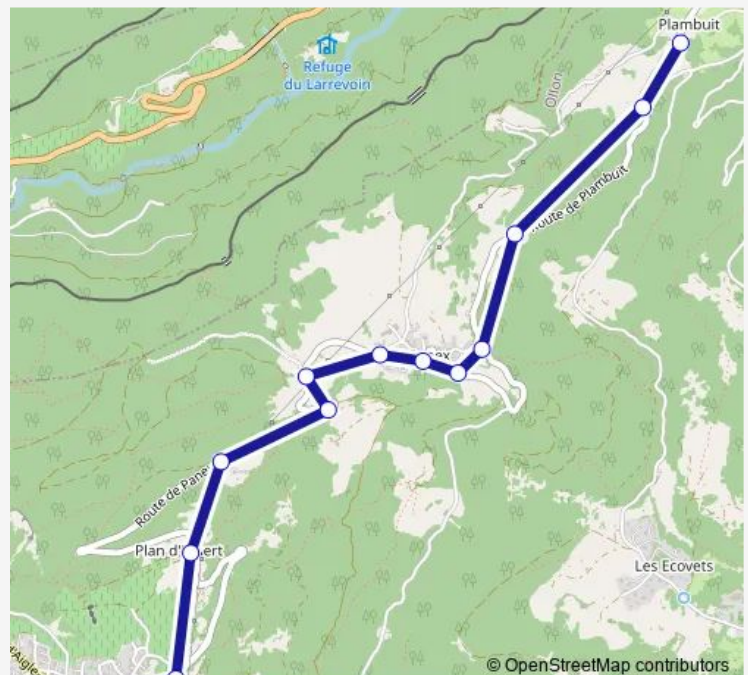

Bus 145 B 145

[Go to website](#)

Direction

Plambuit, Hameau — Ollon VD, gare

13 stops

[Open route schedule](#)

Plambuit, Hameau

Plambuit, bifurcation

Panex, Forêt des Esserts

Panex, réservoir

Panex, La Croisée

Panex, village

Panex, Au Pomey rouge

Panex, Bois de la Glaive

Panex, En Mers

Ollon VD, Crettaz-Tavez

Ollon VD, Plan-d'Essert

Ollon VD, Le Moulin

Ollon VD, gare

Route schedule

Plambuit, Hameau — Ollon VD, gare

Monday 06:54-16:22

Tuesday 06:54-16:22

Wednesday 06:54-16:22

Thursday 06:54-16:22

Friday 06:54-16:22

Saturday —

Sunday —

Route info

Direction: Plambuit, Hameau

Stops: 13

Trip Duration: 0 hour 18 min

■ 145 — B 145

BusMaps