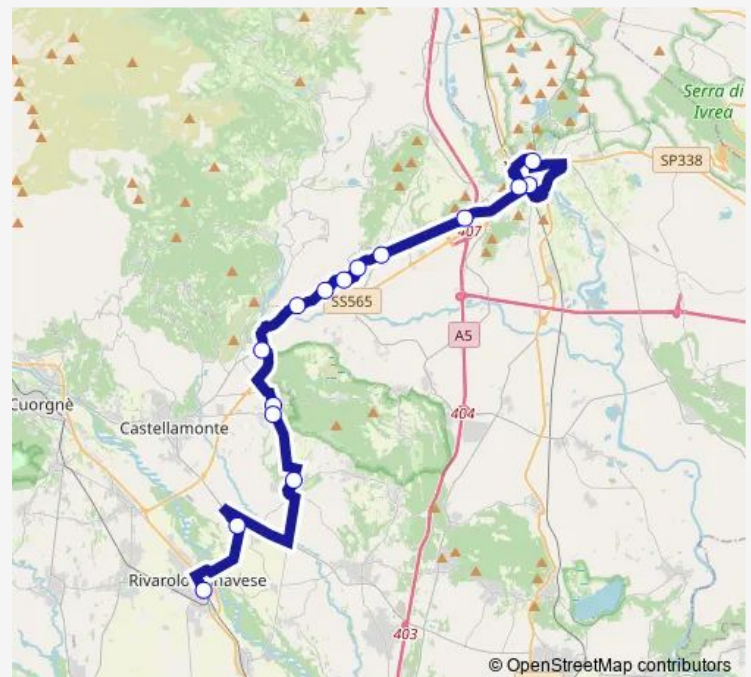

Colleretto Giacosa

Campana

Samone

Ivrea - Stazione Ferroviaria

Ivrea - VIA Circonvallazione 40 - Porta Vercelli

Ivrea - Movicentro

Route schedule

Feletto - Piazza Martiri — Ivrea - Movicentro

Monday	06:47
Tuesday	06:47
Wednesday	06:47
Thursday	06:47
Friday	06:47
Saturday	—
Sunday	—

Route info

Direction: Feletto - Piazza Martiri

Stops: 16

Trip Duration: 0 hour 58 min

145 — Rivarolo-Ivrea

Direction

Ivrea - Movicentro — Rivarolo Canavese - Stazione - Piazza Zanotti

17 stops

[Open route schedule](#)

Ivrea - Movicentro

Ivrea - VIA Circonvallazione 40 - Porta Vercelli

Ivrea - VIA DI Vittorio

Samone

Campana

Route info

Direction: Rivarolo Canavese - Stazione - Piazza Zanotti

Stops: 15

Trip Duration: 1 hour 0 min

145 Bus time schedules and route maps are available in an offline PDF at busmaps.com. Use the busmaps.com website to see live bus times, train schedule or subway schedule, and step-by-step directions for all public transit in Ivrea