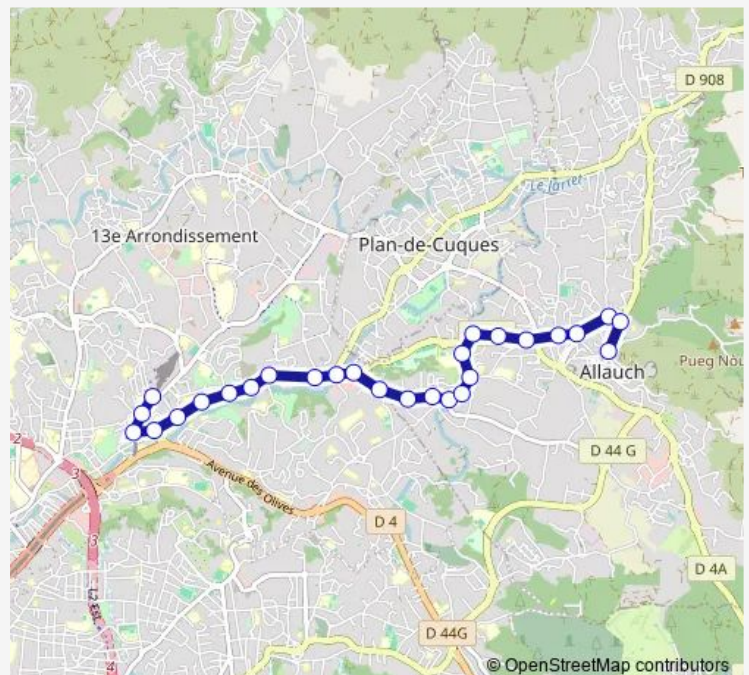

Le Bocage

La Tirane

Route schedule

Métro La Rose — Allauch

Monday	21:35-00:30 ⁺¹
Tuesday	21:35-00:30 ⁺¹
Wednesday	21:35-00:30 ⁺¹
Thursday	21:35-00:30 ⁺¹
Friday	21:35-00:30 ⁺¹
Saturday	21:35-00:30 ⁺¹
Sunday	21:35-00:30 ⁺¹

Route info

Direction: Métro La Rose

Stops: 27

Trip Duration: 0 hour 12 min

■ 145 — Métro La Rose - Allauch

BusMaps

Hôpital Mille Ecus

Henri Tasso

Le Grand Puits Pie d'Autry

Les Cigales

St Roch

Allauch

Direction

Allauch — Métro La Rose

41 stops

[Open route schedule](#)

Route info

Direction: Allauch

Stops: 41

Trip Duration: 0 hour 33 min

Félibrige

Cinéma

Les Madets

La Cascade