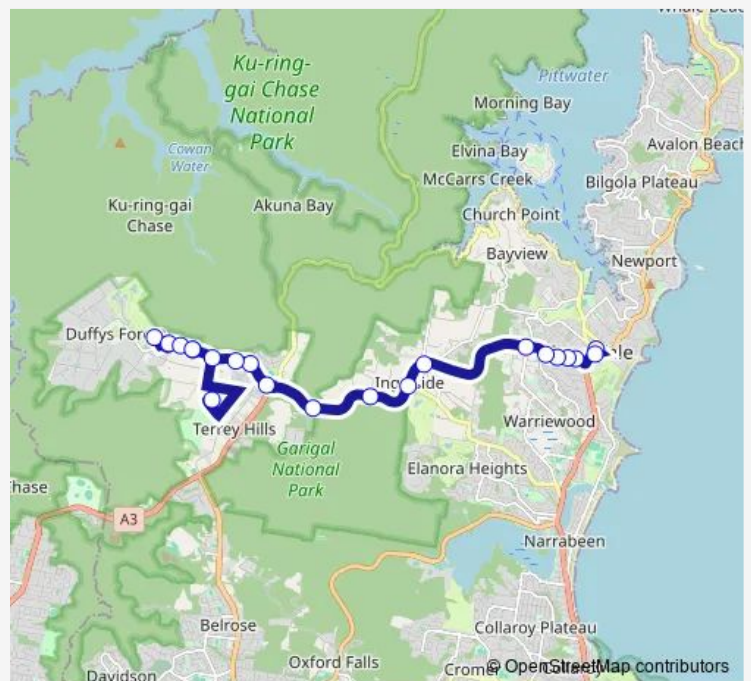

School Bus 145 Pittwater Place Shopping Centre to Kinma Preparatory School

[Go to website](#)

Direction

Pittwater Place Shopping Centre, Park St — Kinma Primary And Preschool, Coolowie Rd

22 stops

[Open route schedule](#)

- Pittwater Place Shopping Centre, Park St
- Barrenjoey Rd Opp Village Park
- Mona Vale Rd Opp Bungan St
- Mona Vale Rd Opp Oliver Way
- Mona Vale Rd Before Foley St
- Pittwater Memorial Bowling Club, Mona Vale Rd
- Mona Vale Rd Opp Mona Vale General Cemetery
- Mona Vale Rd After Manor Rd
- Mona Vale Rd Opp Bahai Temple
- Mona Vale Rd Opp Tumburra St
- Mona Vale Rd At Kimbriki Rd
- Booralie Rd Opp Booralie Rd Shops
- Booralie Rd Opp Terrey Hills Nursing Home
- Booralie Rd Opp Burraga Av
- Booralie Rd At Kallaroo Rd
- 103 Booralie Rd
- Booralie Rd At Kulgoa Cres
- Northern Beaches Christian School, Echunga Rd
- Booralie Rd At Kulgoa Cres
- Booralie Rd At Booligal Rd

Route schedule

Pittwater Place Shopping Centre, Park St — Kinma Primary And Preschool, Coolowie Rd

Monday	08:15
Tuesday	08:15
Wednesday	08:15
Thursday	08:15
Friday	08:15
Saturday	—
Sunday	—

Route info

Direction: Pittwater Place Shopping Centre, Park St

Stops: 22

Trip Duration: 0 hour 35 min

145 — Pittwater Place Shopping Centre to Kinma Preparatory School

96 Booralie Rd

Kinma Primary And Preschool, Coolowie Rd

145 School Bus time schedules and route maps are available in an offline PDF at busmaps.com. Use the busmaps.com website to see live bus times, train schedule or subway schedule, and step-by-step directions for all public transit in Sydney