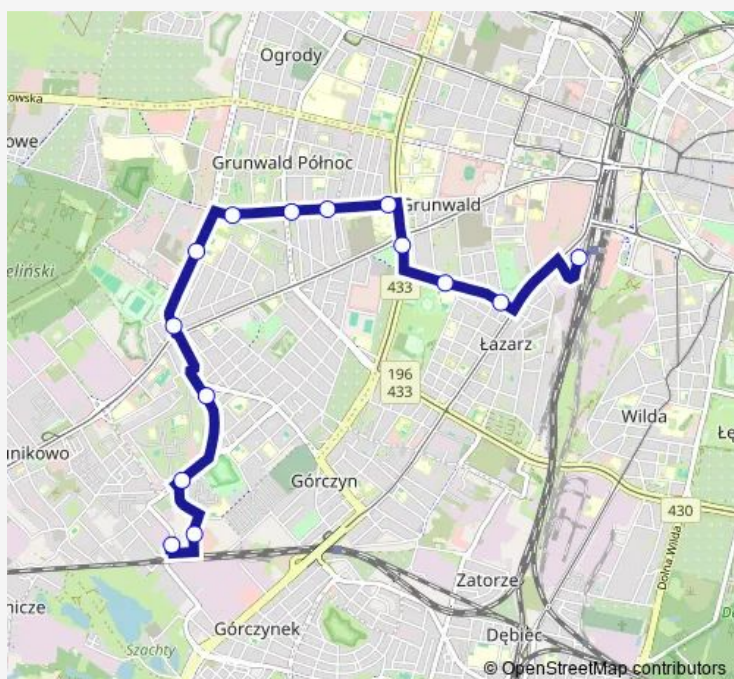

### Route schedule

Kacza — Dworzec Zachodni

Monday	04:45-22:35
Tuesday	04:45-22:35
Wednesday	04:45-22:35
Thursday	04:45-22:35
Friday	04:45-22:35
Saturday	04:50-22:35
Sunday	04:50-22:35

### Route info

Direction: Kacza

Stops: 14

Trip Duration: 0 hour 26 min