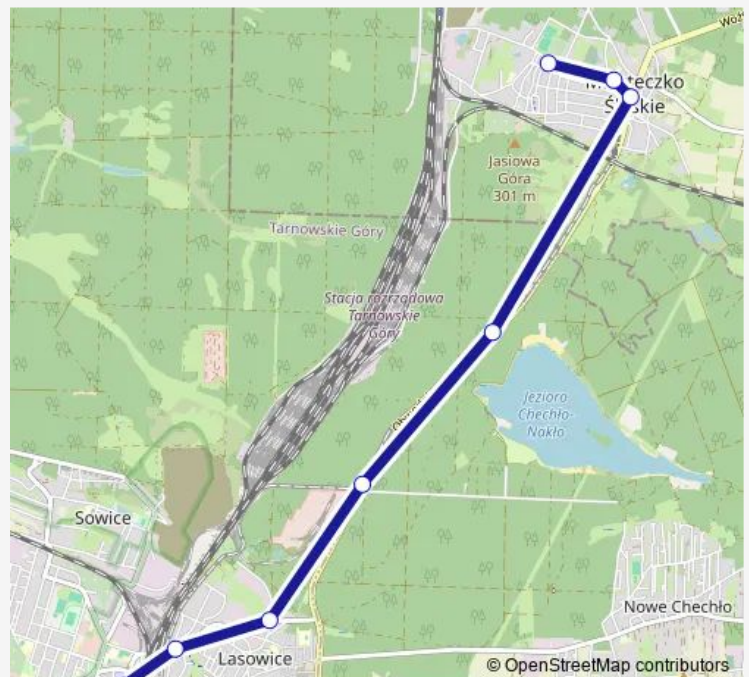

Tuesday 07:14

Wednesday 07:14

Thursday 07:14

Friday 07:14

Saturday —

Sunday —

**Route info**

Direction: Miasteczko Śląskie Osiedle

Stops: 8

Trip Duration: 0 hour 14 min

■ 145

**BusMaps**