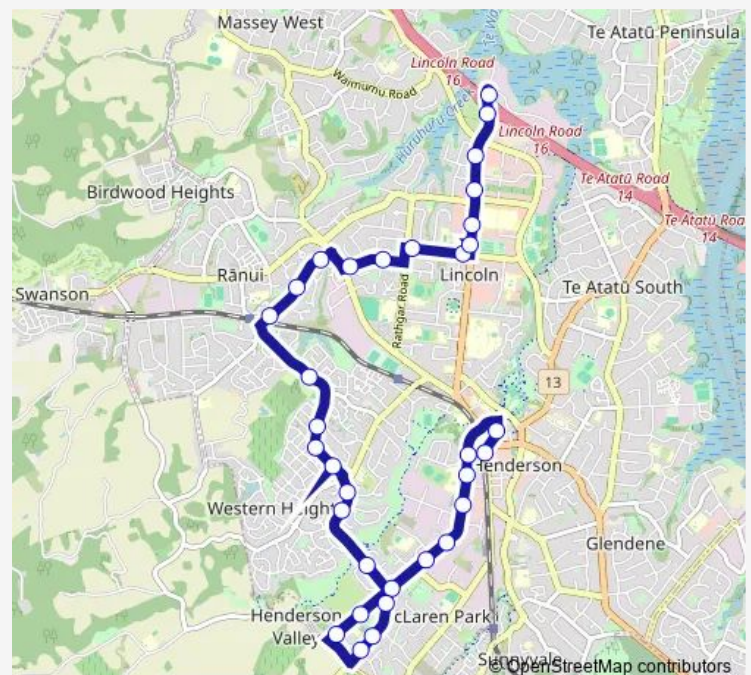

Thursday 05:45-23:45

Friday 05:45-23:45

Saturday 06:15-23:15

Sunday 06:15-23:15

Route info

Direction: Stop A Henderson Station

Stops: 33

Trip Duration: 0 hour 32 min

145

Riserra Drive

9 Metcalfe Road

Larnoch Corner

Alan Avenue

Pomaria Road/Rathgar Road

Pomaria Road/Lincoln Road

Te Pai Park

Te Wananga o Aotearoa

Lincoln Road/Universal Drive

Daytona Reserve

Stop G Lincoln Bus Interchange

Stop C Lincoln Bus Interchange

Direction

Stop C Lincoln Bus Interchange — Stop B Henderson Station

32 stops

Saturday 06:00-22:50

Sunday 06:00-22:50

Route info

Direction: Stop C Lincoln Bus Interchange

Stops: 32

Trip Duration: 0 hour 30 min

Border Road roundabout

Corban Reserve