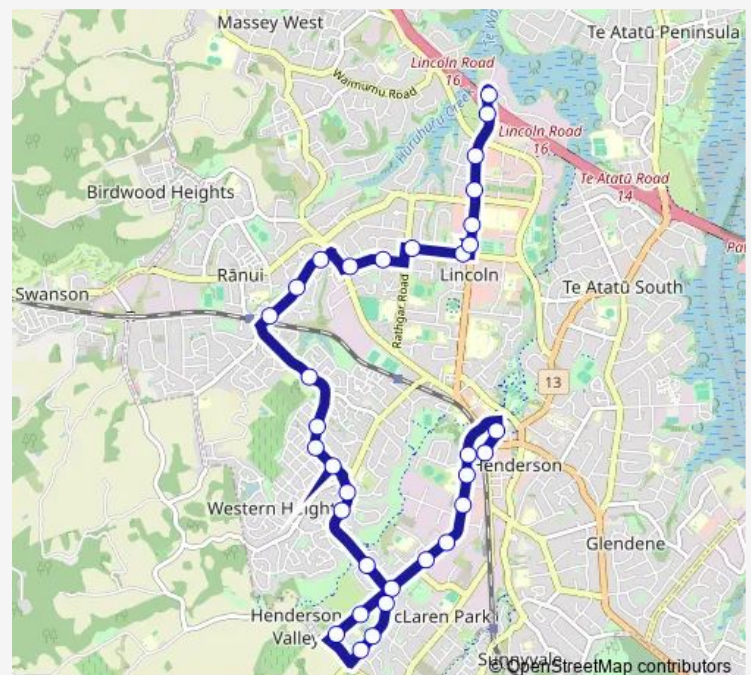

Keeling Road

80 Henderson Valley Road

Garelja Road

Border Road roundabout

Henderson Valley Park

Henderson Valley Shops

Parrs Cross Road

Forest Hill Road/Farwood Drive

### Route schedule

Stop A Henderson Station — Stop C Lincoln Bus Interchange

Monday 05:45-23:45

Tuesday 05:45-23:45

Wednesday 05:45-23:45

Thursday 05:45-23:45

Friday 05:45-23:45

Saturday 06:15-23:15

### Route info

Direction: Stop A Henderson Station

Stops: 33

Trip Duration: 0 hour 31 min

145

BusMaps

Riserra Drive

9 Metcalfe Road

## Route info

Direction: Stop C Lincoln Bus Interchange

Stops: 32

Trip Duration: 0 hour 35 min

Border Road roundabout

Corban Reserve

Garelja Road

79 Henderson Valley Road