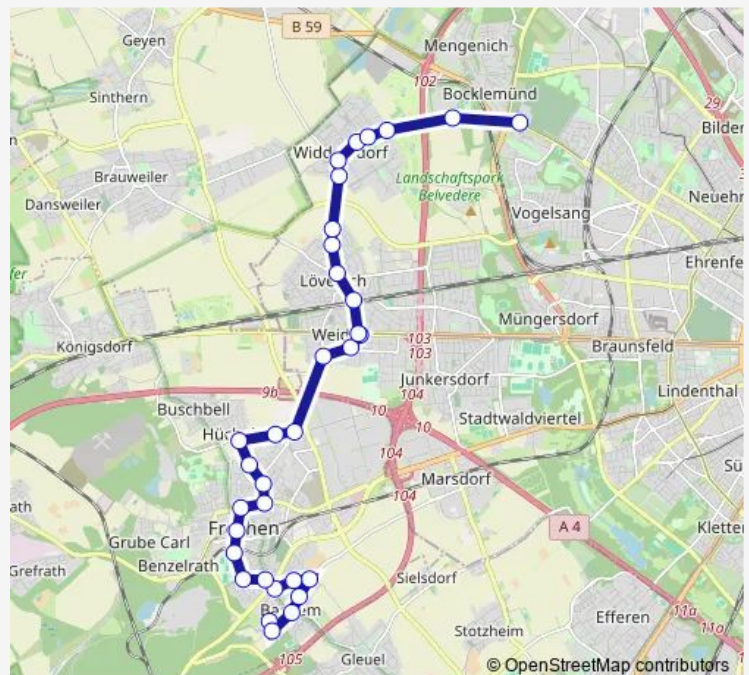

### Route schedule

Köln Bocklemünd — Köln Weiden Zentrum

Monday	22:44-00:44 <sup>+1</sup>
Tuesday	22:44-01:44 <sup>+1</sup>
Wednesday	07:08-00:44 <sup>+1</sup>
Thursday	22:44-00:44 <sup>+1</sup>
Friday	22:44-01:44 <sup>+1</sup>
Saturday	22:44-01:44 <sup>+1</sup>
Sunday	07:08-00:44 <sup>+1</sup>

### Route info

Direction: Köln Bocklemünd

Stops: 13

Trip Duration: 0 hour 20 min