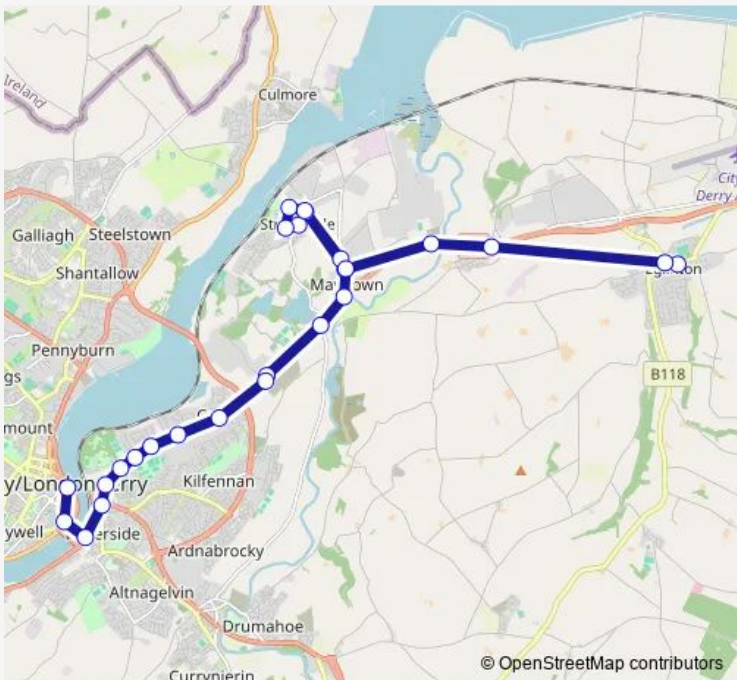

**Bus 145 Eglinton - Foyle Street Buscentre**

[Go to website](#)

**Direction**  
Main Street — Peace Park  
26 stops  
[Open route schedule](#)

- Main Street
- Coolafinney Road
- 2-6 Cloghole Road
- Clooney Road
- Maydown Road
- Maydown Industrial Estate
- Moymore Place
- Strathfoyle Village Centre
- Clonmeen Drive
- Moyglass Place
- Moymore Place
- Maydown Road
- Enagh Crescent
- Enagh Lough
- Gransha Gate
- Rosses Gate
- Caw Hill Park
- Foyle College Gate
- Cricket Club
- Clooney West
- Oakgrove Primary School

145 — Eglinton - Foyle Street Buscentre **BusMaps**

May Street

Clooney Terrace

Duke Street

John Street

Peace Park

## Route info

Direction: Peace Park

Stops: 27

Trip Duration: 0 hour 35 min

Eglinton Health Centre

Main Street

## Route info

Direction: Peace Park

Stops: 27

Trip Duration: 0 hour 35 min

Eglinton Health Centre

Main Street

145 Bus time schedules and route maps are available in an offline PDF at [busmaps.com](https://busmaps.com). Use the [busmaps.com](https://busmaps.com) website to see live bus times, train schedule or subway schedule, and step-by-step directions for all public transit in Derry