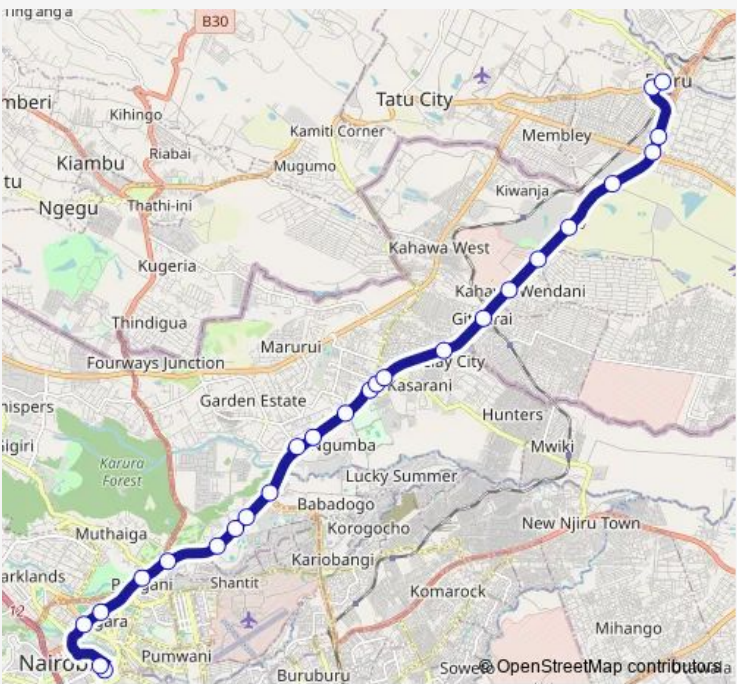

Bus 145 Munyu Road-Pangani-Roysambu-Githurai-KU-Ruiru

[Go to website](#)

Direction
 Ruiru — Tusker/Ronald Ngala
 29 stops
[Open route schedule](#)

- Ruiru
- Fly Over
- Kihunguro
- Bypass
- Clay
- Clay Works
- KU Fly Over
- Kware
- Kahawa Wendani
- Kahawa
- Githurai
- Car Wash
- Roysambu
- TRM/Roysambu
- Stadium
- Safari Park
- Homeland Inn
- Roasters
- Allsops
- Drive In
- Kca

Route schedule
 Ruiru — Tusker/Ronald Ngala

Monday	06:00
Tuesday	06:00
Wednesday	06:00
Thursday	06:00
Friday	06:00
Saturday	06:00
Sunday	06:00

Route info
 Direction: Ruiru
 Stops: 29
 Trip Duration: 0 hour 56 min

Monday 06:00

Tuesday 06:00

Wednesday 06:00

Thursday 06:00

Friday 06:00

Saturday 06:00

Sunday 06:00

Route info

Direction: Tusker/Ronald Ngala

Stops: 26

Trip Duration: 0 hour 54 min

145 Bus time schedules and route maps are available in an offline PDF at busmaps.com. Use the busmaps.com website to see live bus times, train schedule or subway schedule, and step-by-step directions for all public transit in Nairobi