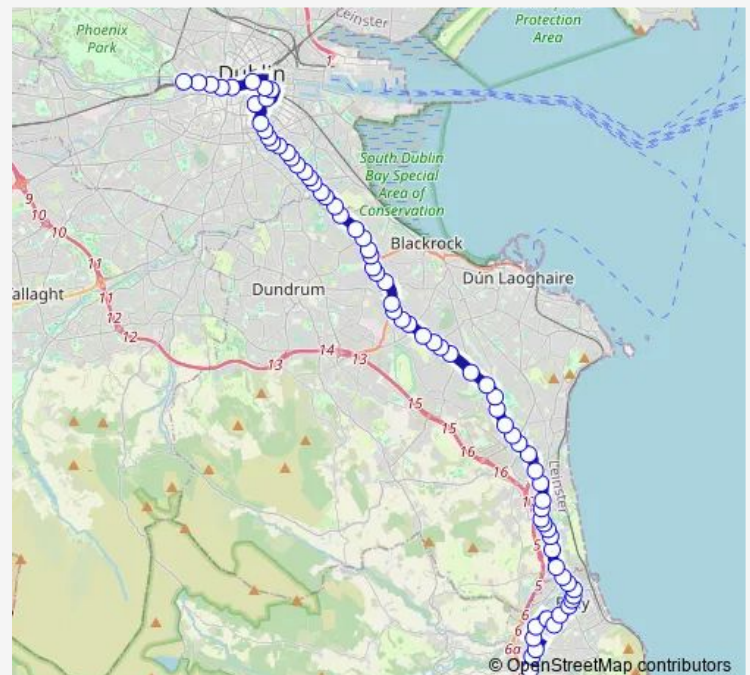

Thursday 06:10-23:20

Friday 06:10-23:20

Saturday 06:40-23:20

Sunday 07:30-23:20

Route info

Direction: Southern Cross

Stops: 72

Trip Duration: 1 hour 12 min

145 — Heuston Rail Station - Ballywaltrim

Stonebridge Close

Station Road

Kentfield

St Columcille's Hospital

Cherrywood Road

Willow Court

St Laurence College