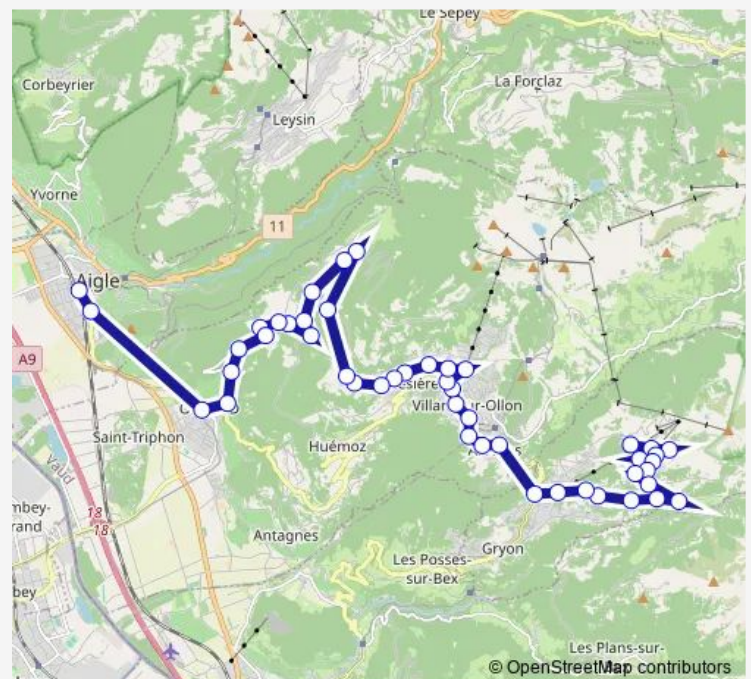

Thursday 07:18-19:39

Friday 07:18-19:39

Saturday 07:18-19:39

Sunday 07:18-19:00

Route info

Direction: Aigle, gare

Stops: 47

Trip Duration: 1 hour 16 min