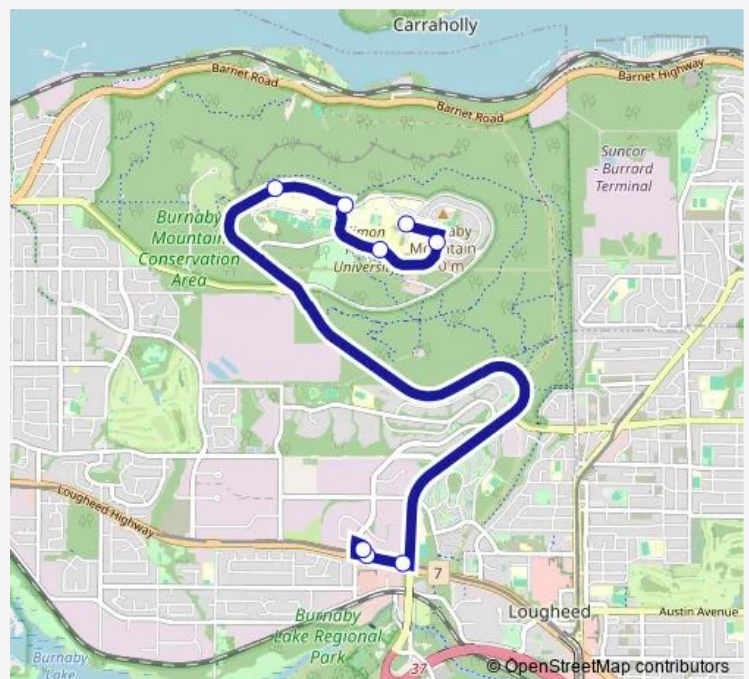

SFU Transportation Centre @ Bay 1

Westbound University Dr W @ W Campus Rd

Westbound Lougheed Hwy @ Gaglardi Way

Westbound Lougheed Hwy @ Production Way

Production Way Station @ Bay 1

### Route schedule

SFU Transit Exchange @ Bay 1 — Production Way Station @ Bay 1

Monday 05:47-01:40<sup>+1</sup>

Tuesday 05:47-01:40<sup>+1</sup>

Wednesday 05:47-01:40<sup>+1</sup>

Thursday 05:47-01:40<sup>+1</sup>

### Route info

Direction: SFU Transit Exchange @ Bay 1

Stops: 8

Trip Duration: 0 hour 20 min

145 — SFU/Production Station

**Direction**

Production Way Station @ Bay 1 — SFU Transit Exchange @ Bay 1

6 stops

[Open route schedule](#)

Production Way Station @ Bay 1

Northbound Production Way @ Eastlake Dr

Northbound Production Way @ Broadway

Northbound Gaglardi Way @ Broadway

SFU Transportation Centre @ Bay 2

SFU Transit Exchange @ Bay 1