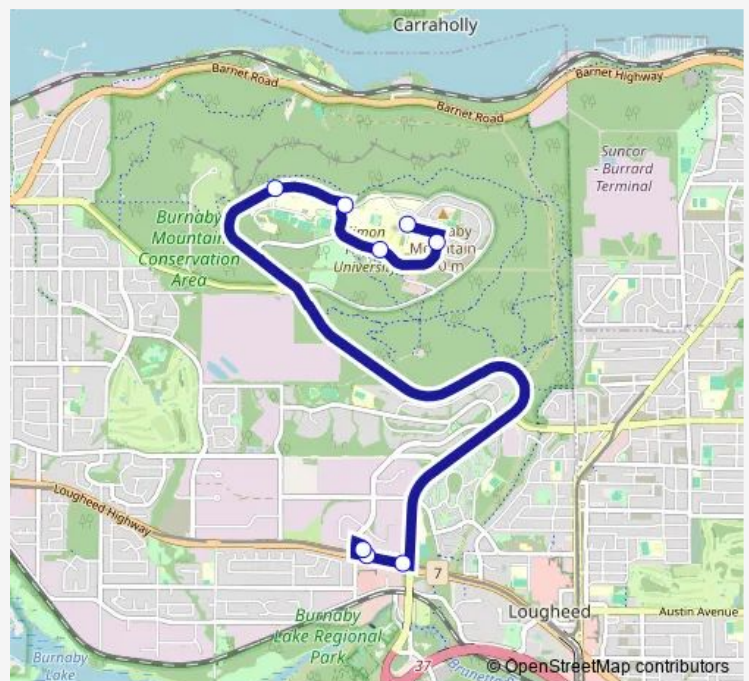

Westbound S Campus Rd @ Science Rd

SFU Transportation Centre @ Bay 1

Westbound University Dr W @ W Campus Rd

Westbound Lougheed Hwy @ Gagliardi Way

Westbound Lougheed Hwy @ Production Way

Production Way Station @ Bay 1

Route schedule

SFU Transit Exchange @ Bay 1 — Production Way Station @ Bay 1

Monday 05:47-01:40⁺¹

Tuesday 05:47-01:40⁺¹

Wednesday 05:47-01:40⁺¹

Thursday 05:47-01:40⁺¹

Friday 05:47-01:40⁺¹

Saturday 06:55-00:58⁺¹

Sunday 07:54-00:30⁺¹

Route info

Direction: SFU Transit Exchange @ Bay 1

Stops: 8

Trip Duration: 0 hour 22 min

145 — SFU/Production Station

Direction

Production Way Station @ Bay 1 — SFU Transit Exchange @ Bay 1

6 stops

[Open route schedule](#)

Production Way Station @ Bay 1

Northbound Production Way @ Eastlake Dr

Northbound Production Way @ Broadway

Northbound Gaglardi Way @ Broadway

SFU Transportation Centre @ Bay 2